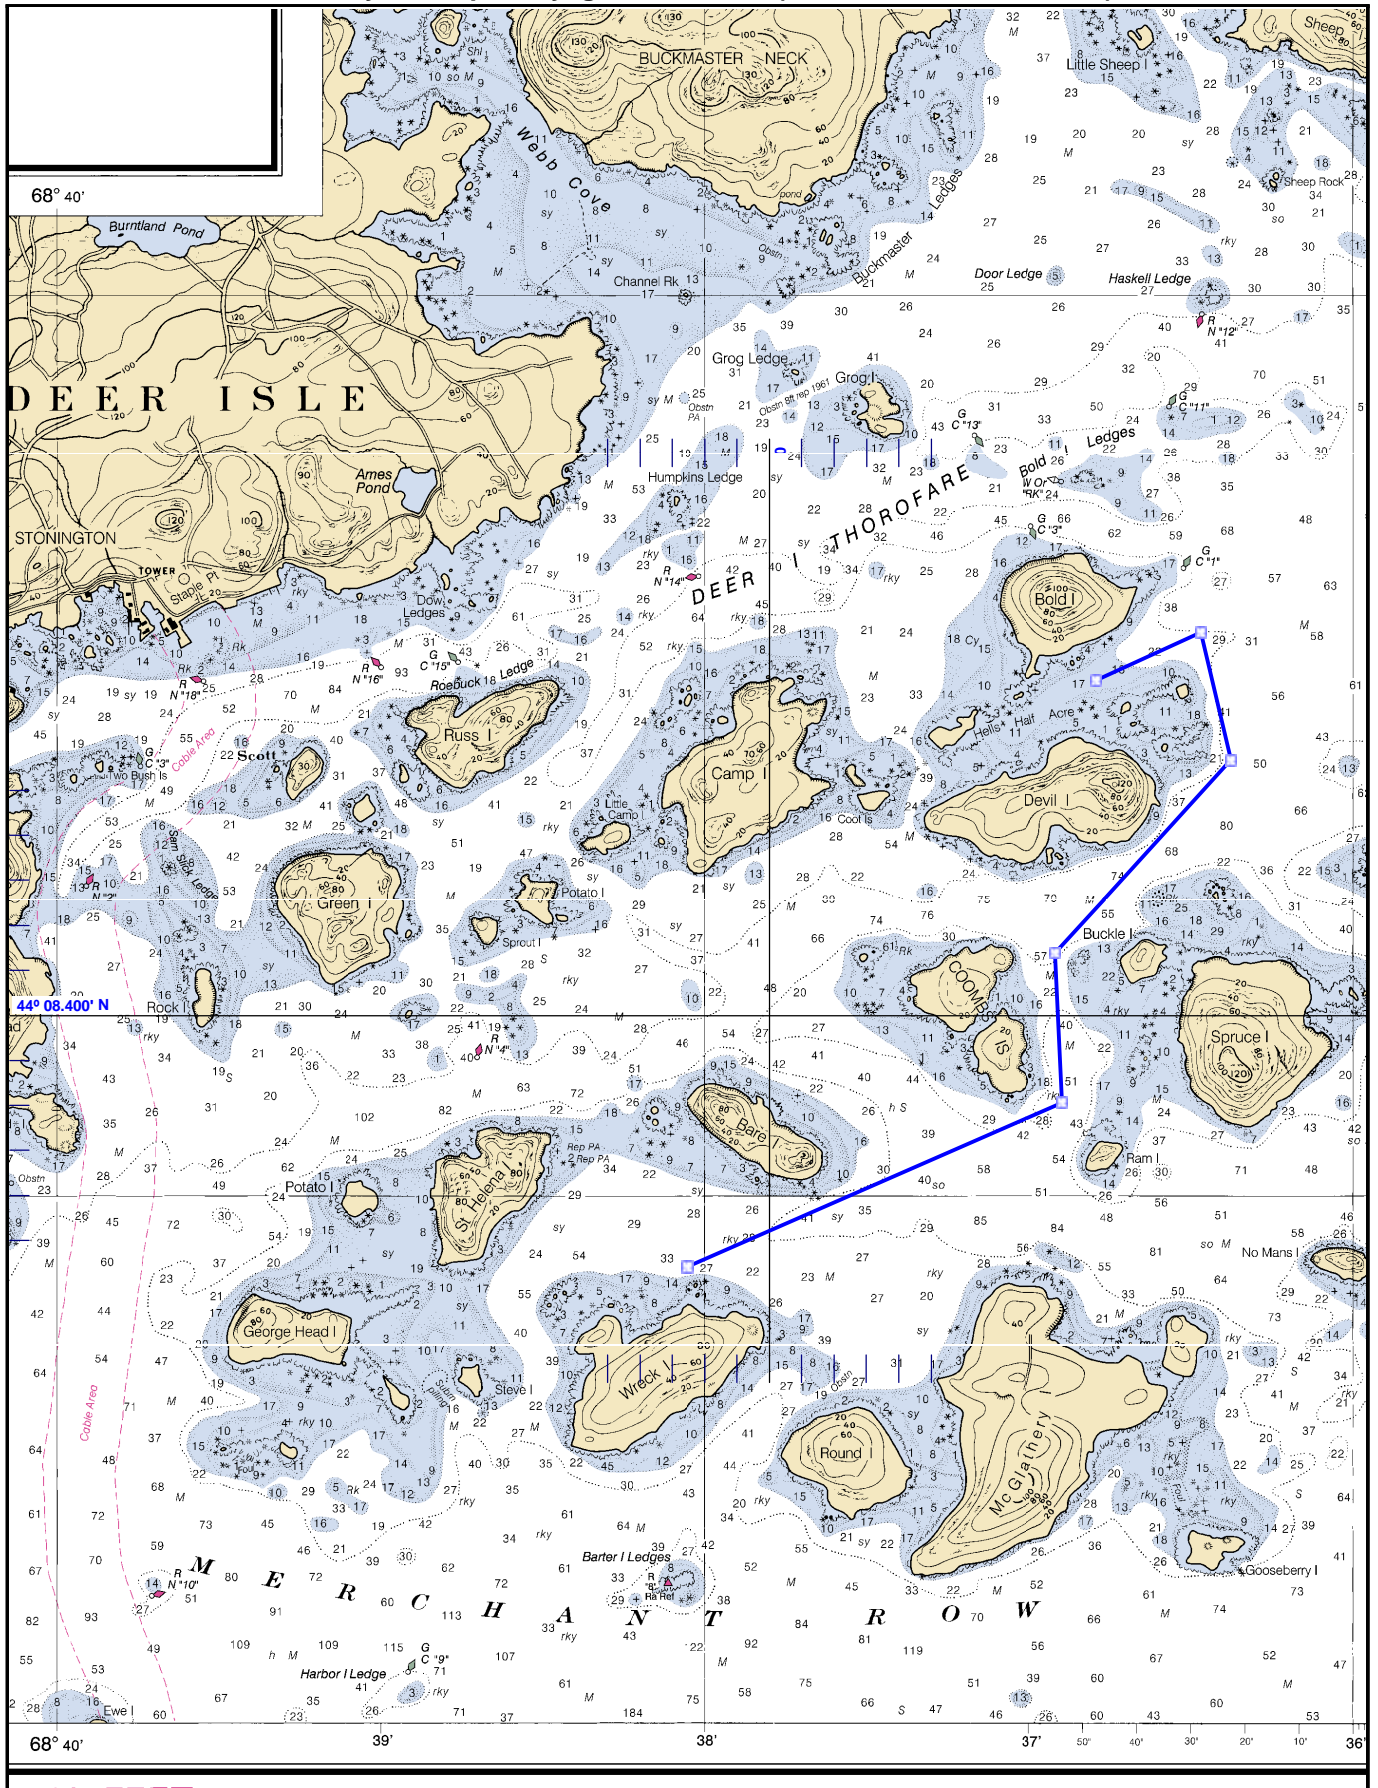

Created by the Cap'n Voyager

(Each tick mark = 0.1 min.)

13315 DEER ISLAND THOROFARE AND CASCO PASSAGE (SCALE 1:20000)
(Not For Navigational Use)