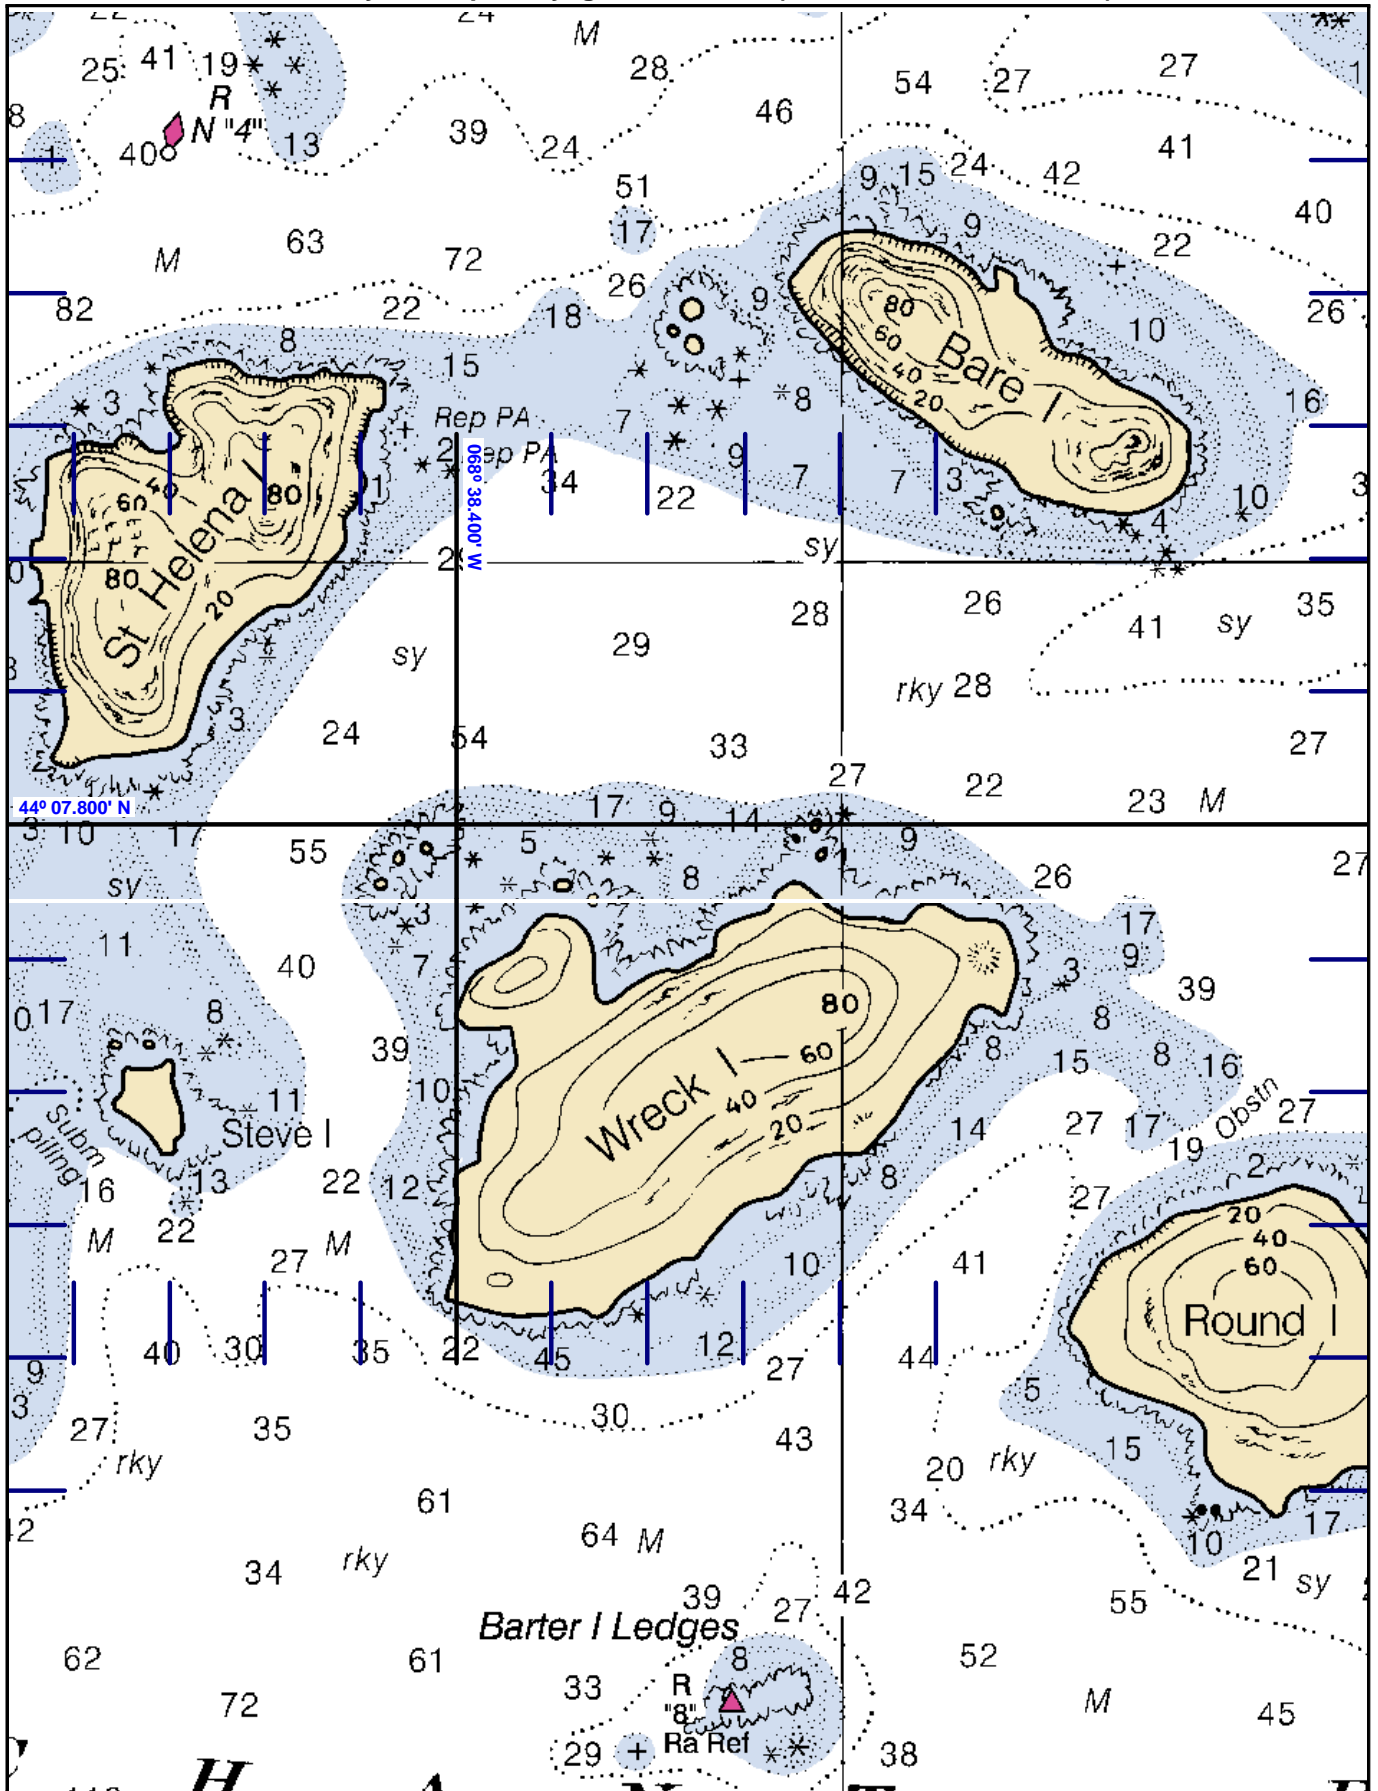

Created by the Cap'n Voyager

(Each tick mark = 0.1 min.)

13315 DEER ISLAND THOROFARE AND CASCO PASSAGE (SCALE 1:20000)
(Not For Navigational Use!)