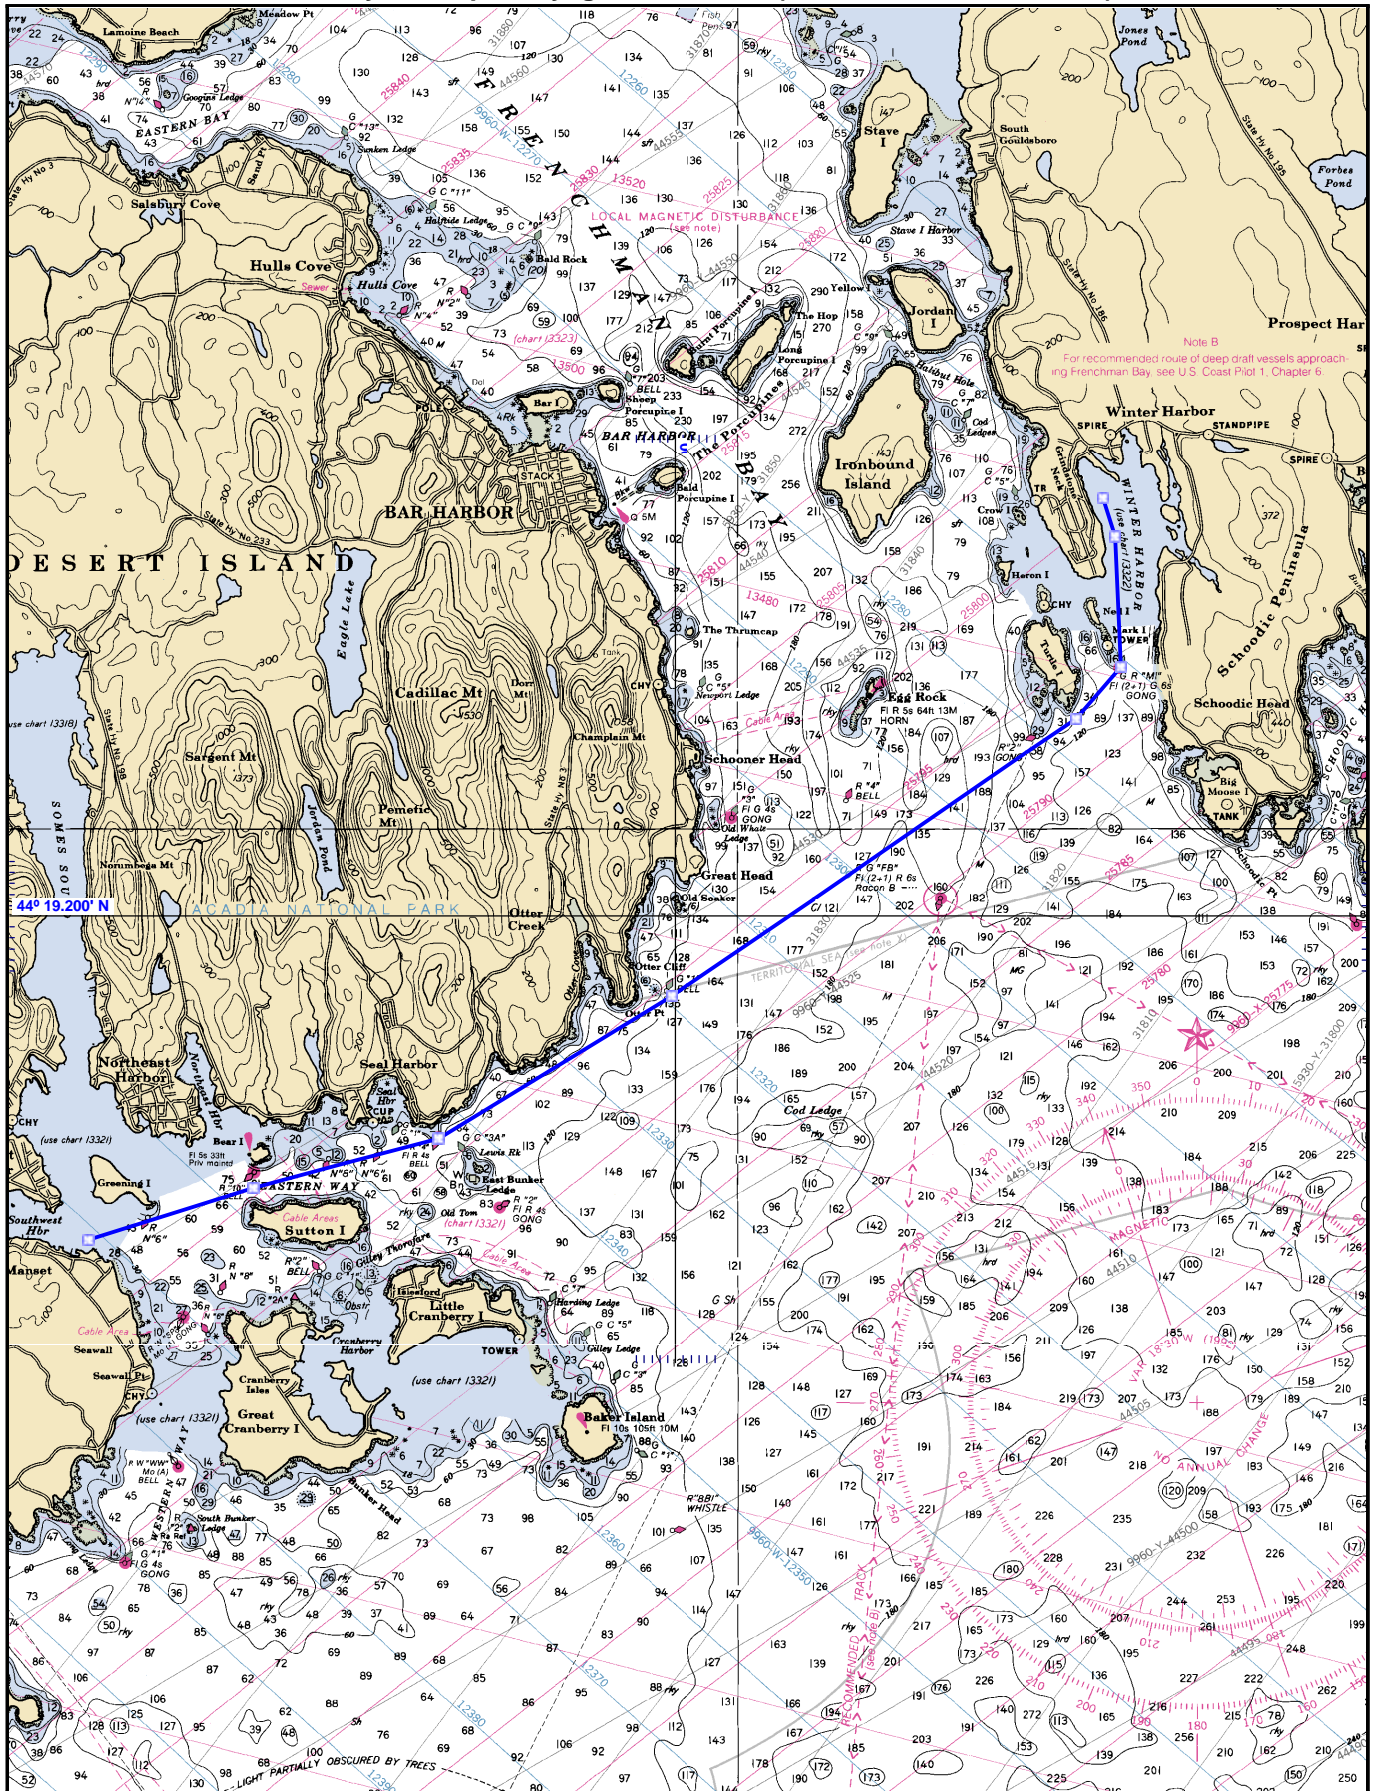

Created by the Cap'n Voyager

(Each tick mark = 0.1 min.)

13312 FRENCHMAN AND BLUE HILL BAYS AND APPROACHES ME (SCALE 1:80000)
(Not For Navigational Use)