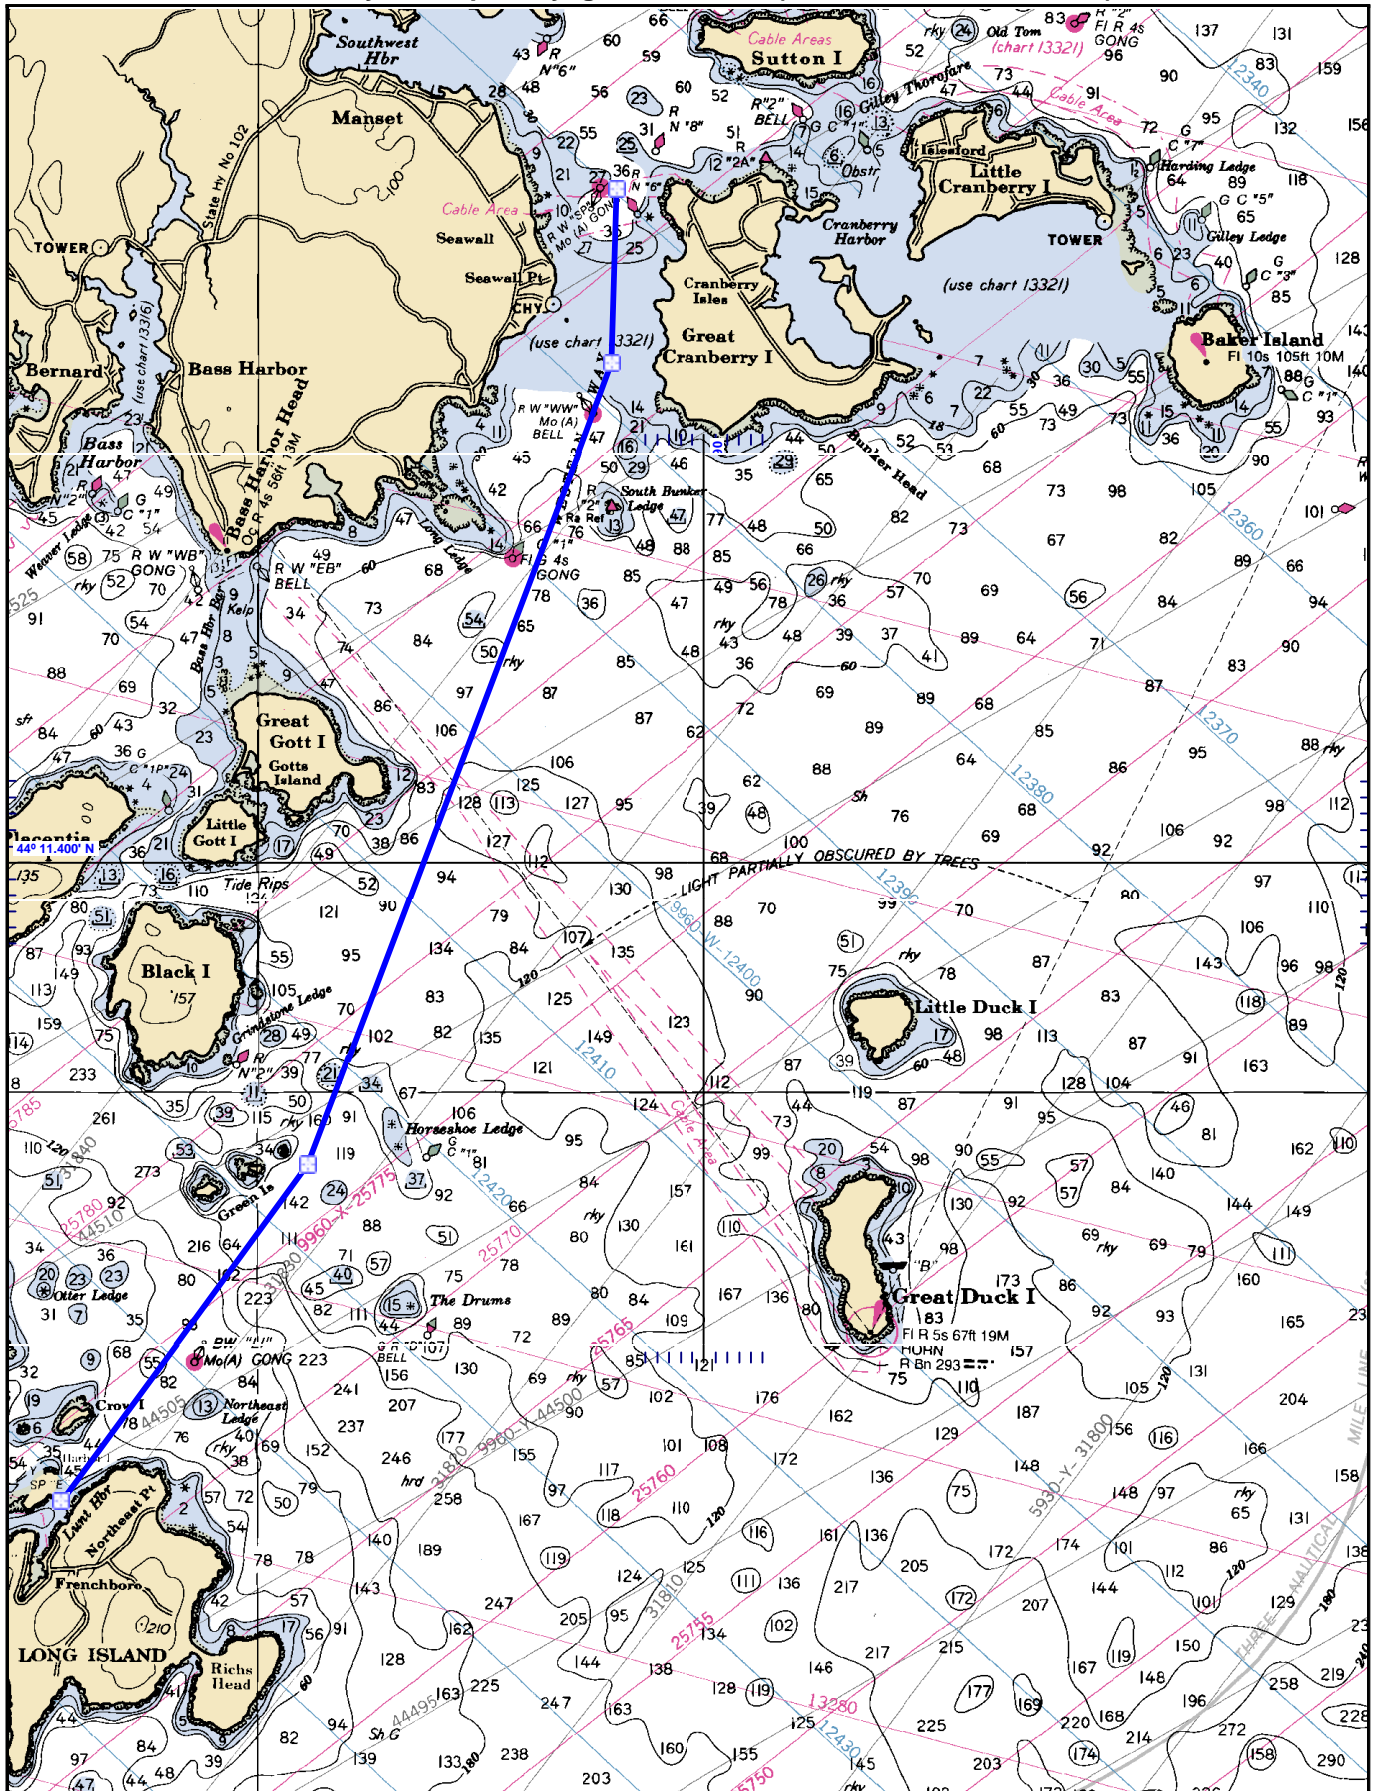

Created by the Cap'n Voyager

(Each tick mark = 0.1 min.)

13312 FRENCHMAN AND BLUE HILL BAYS AND APPROACHES ME (SCALE 1:80000)
(Not For Navigational Use!)