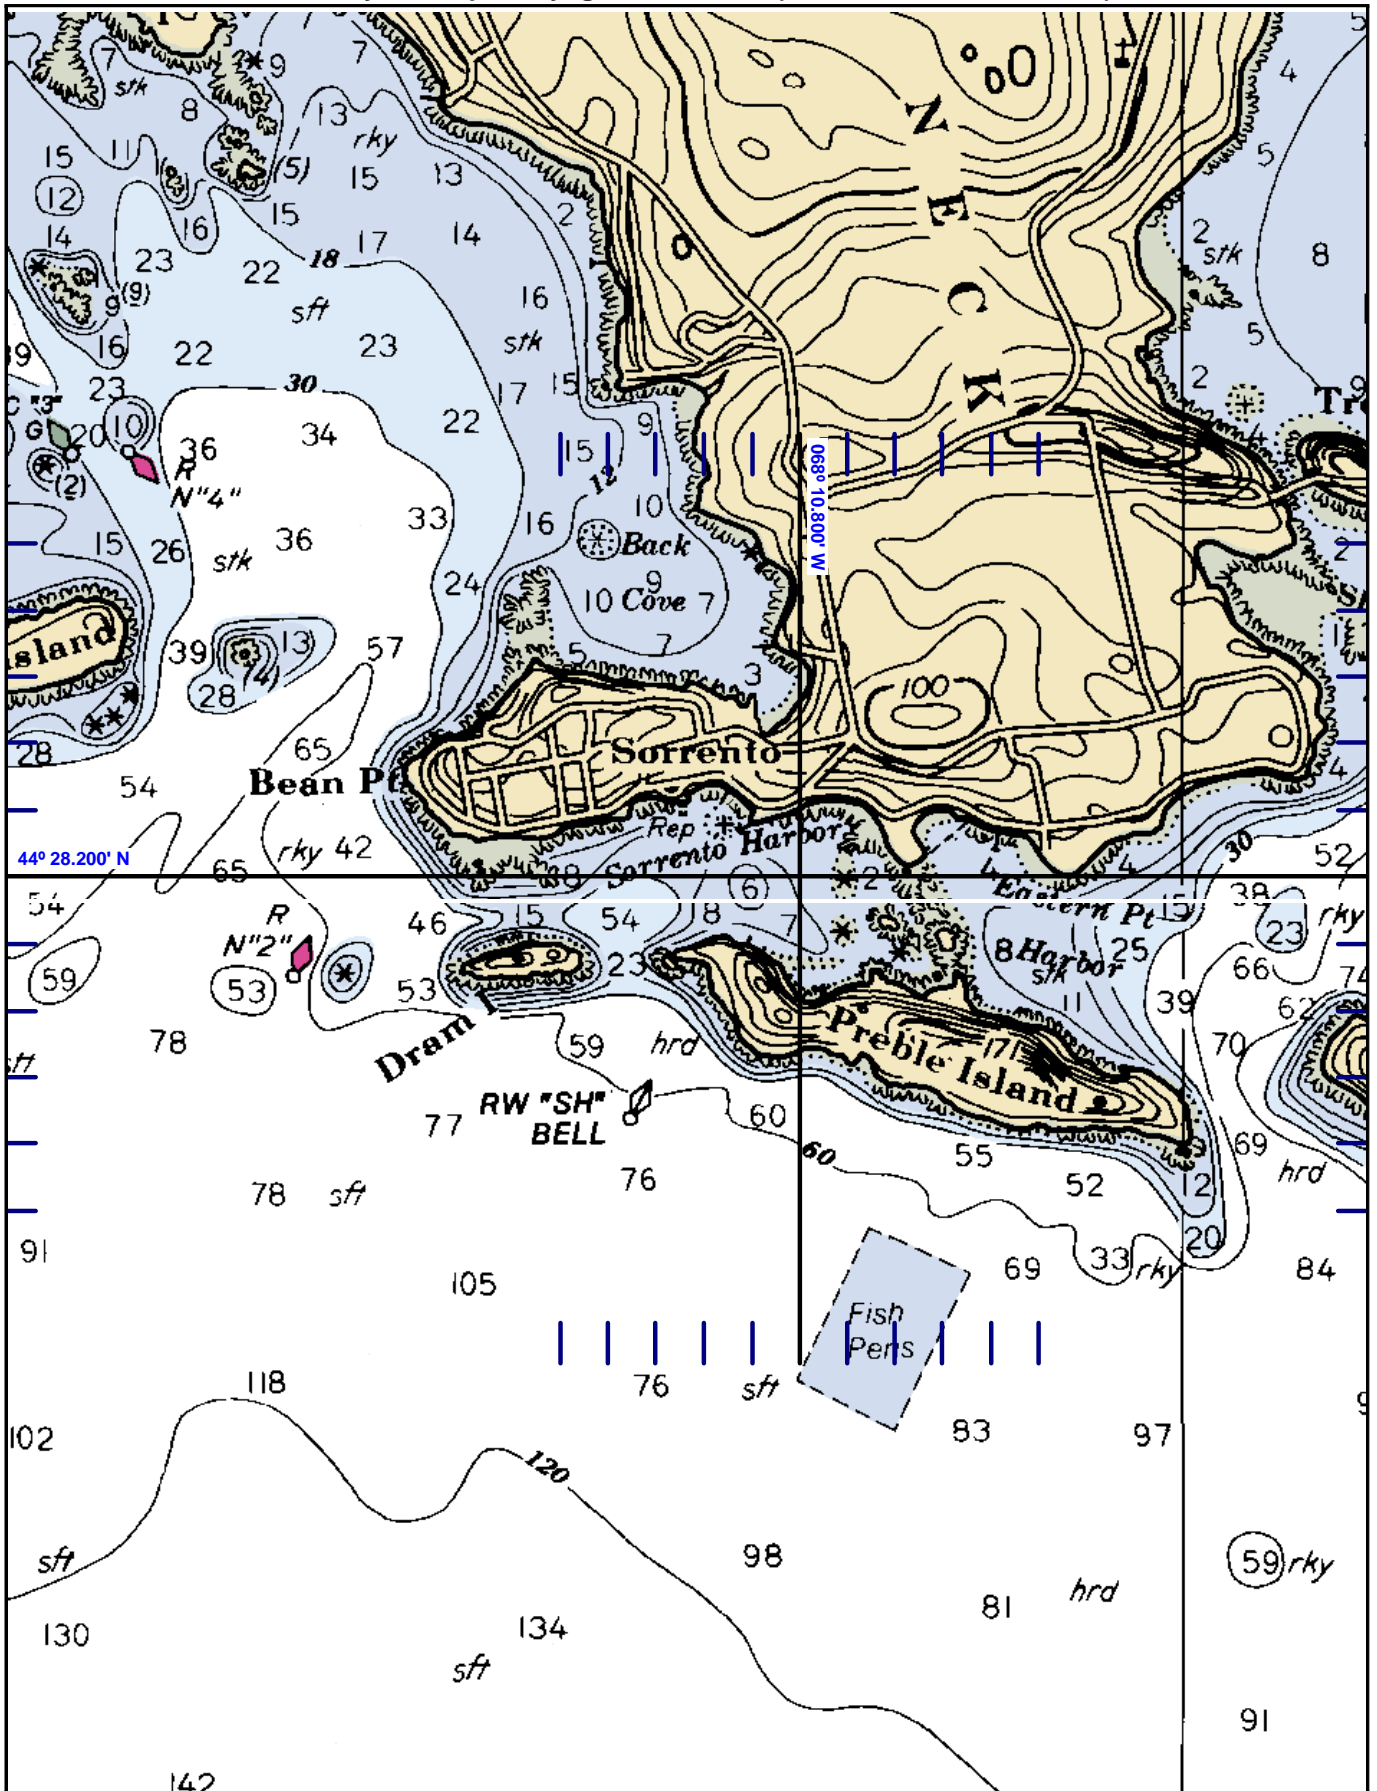

Created by the Cap'n Voyager

(Each tick mark = 0.1 min.)

13318 FRENCHMAN BAY AND MOUNT DESERT ISLAND ME (SCALE 1:40000)
(Not For Navigational Use!)