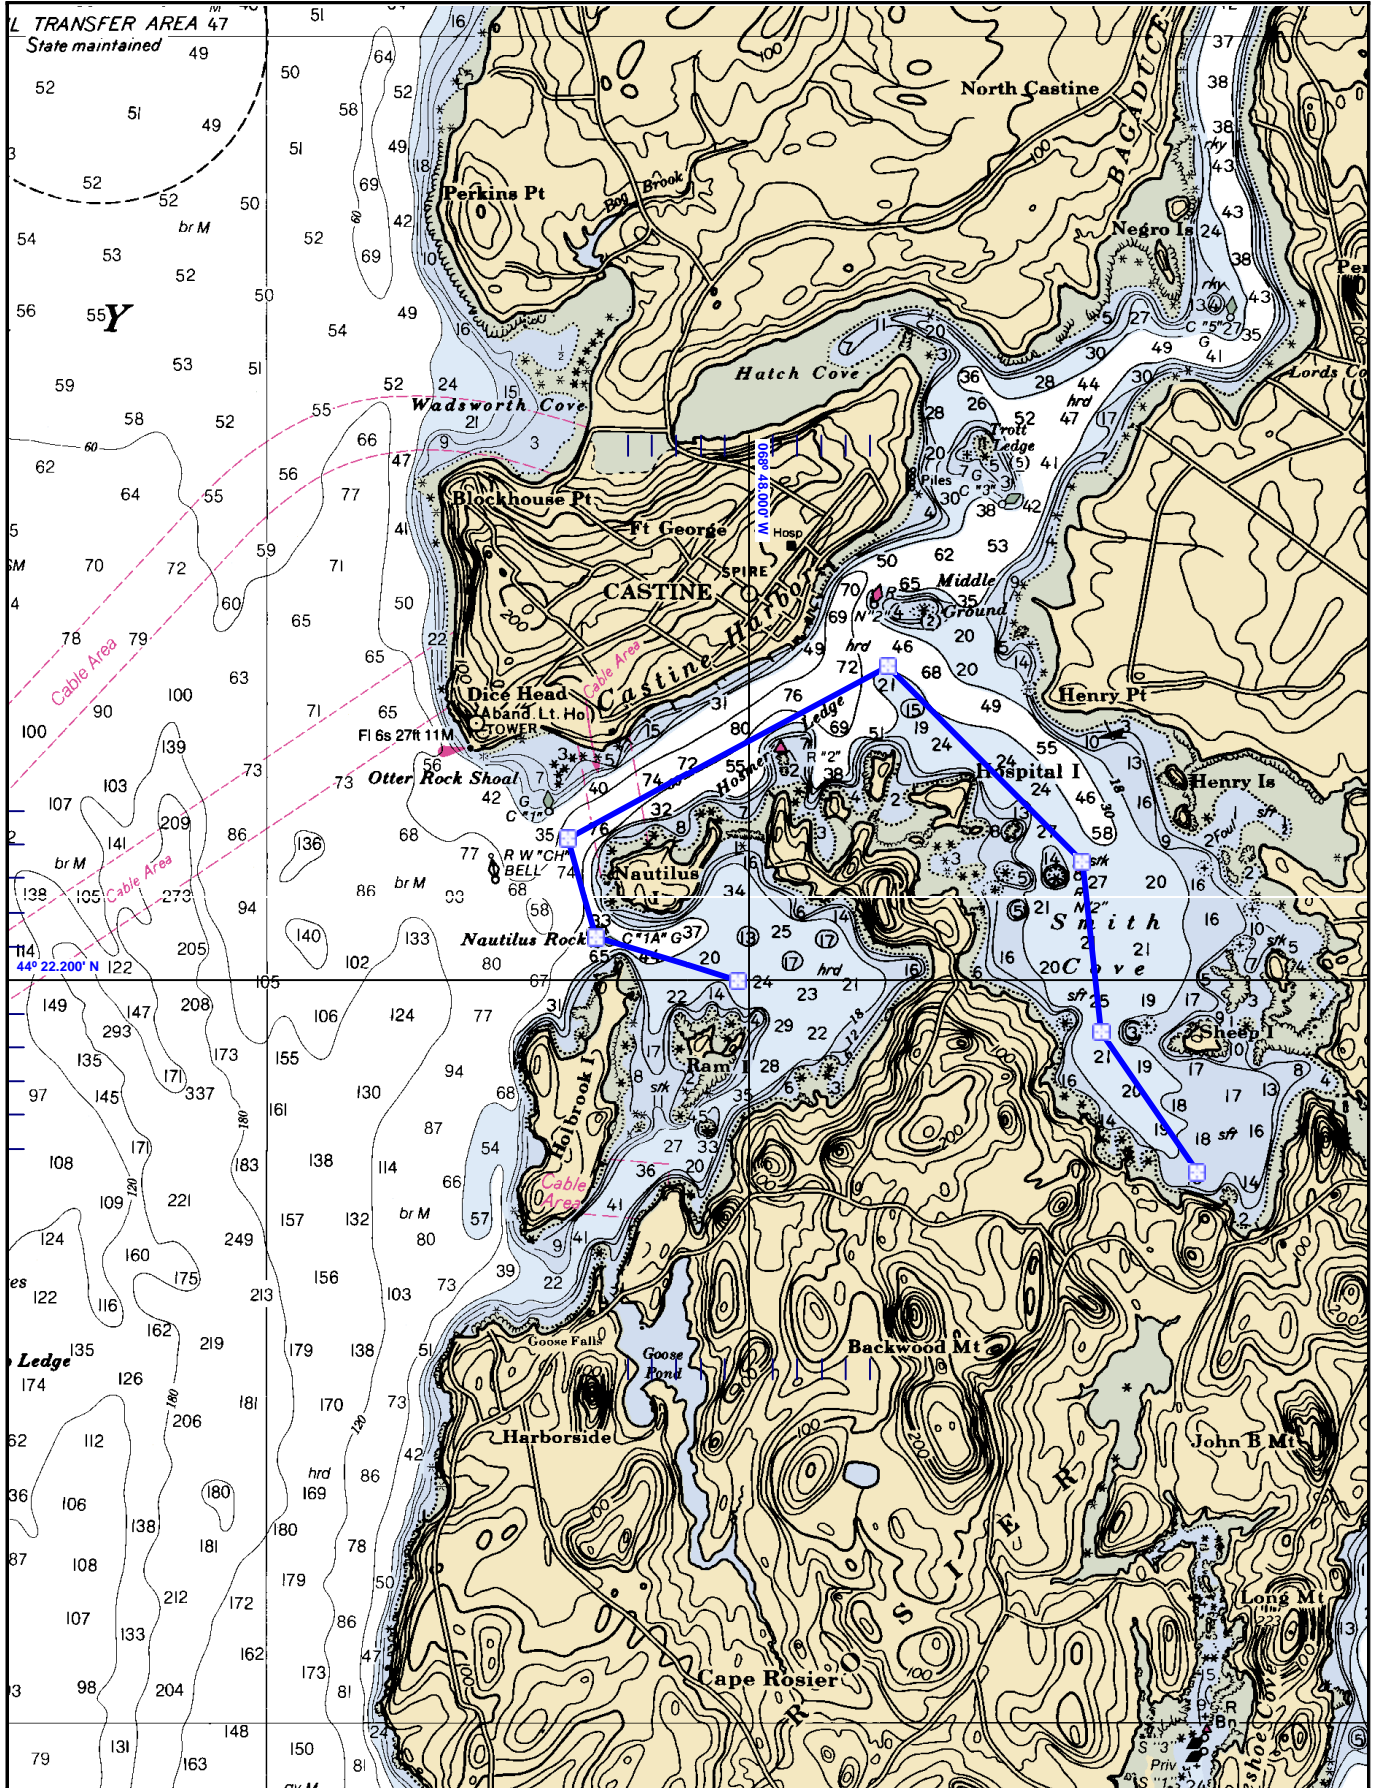

Created by the Cap'n Voyager

(Each tick mark = 0.1 min.)

13309 PENOBSCOT RIVER ME (SCALE 1:40000)  
(Not For Navigational Use!)