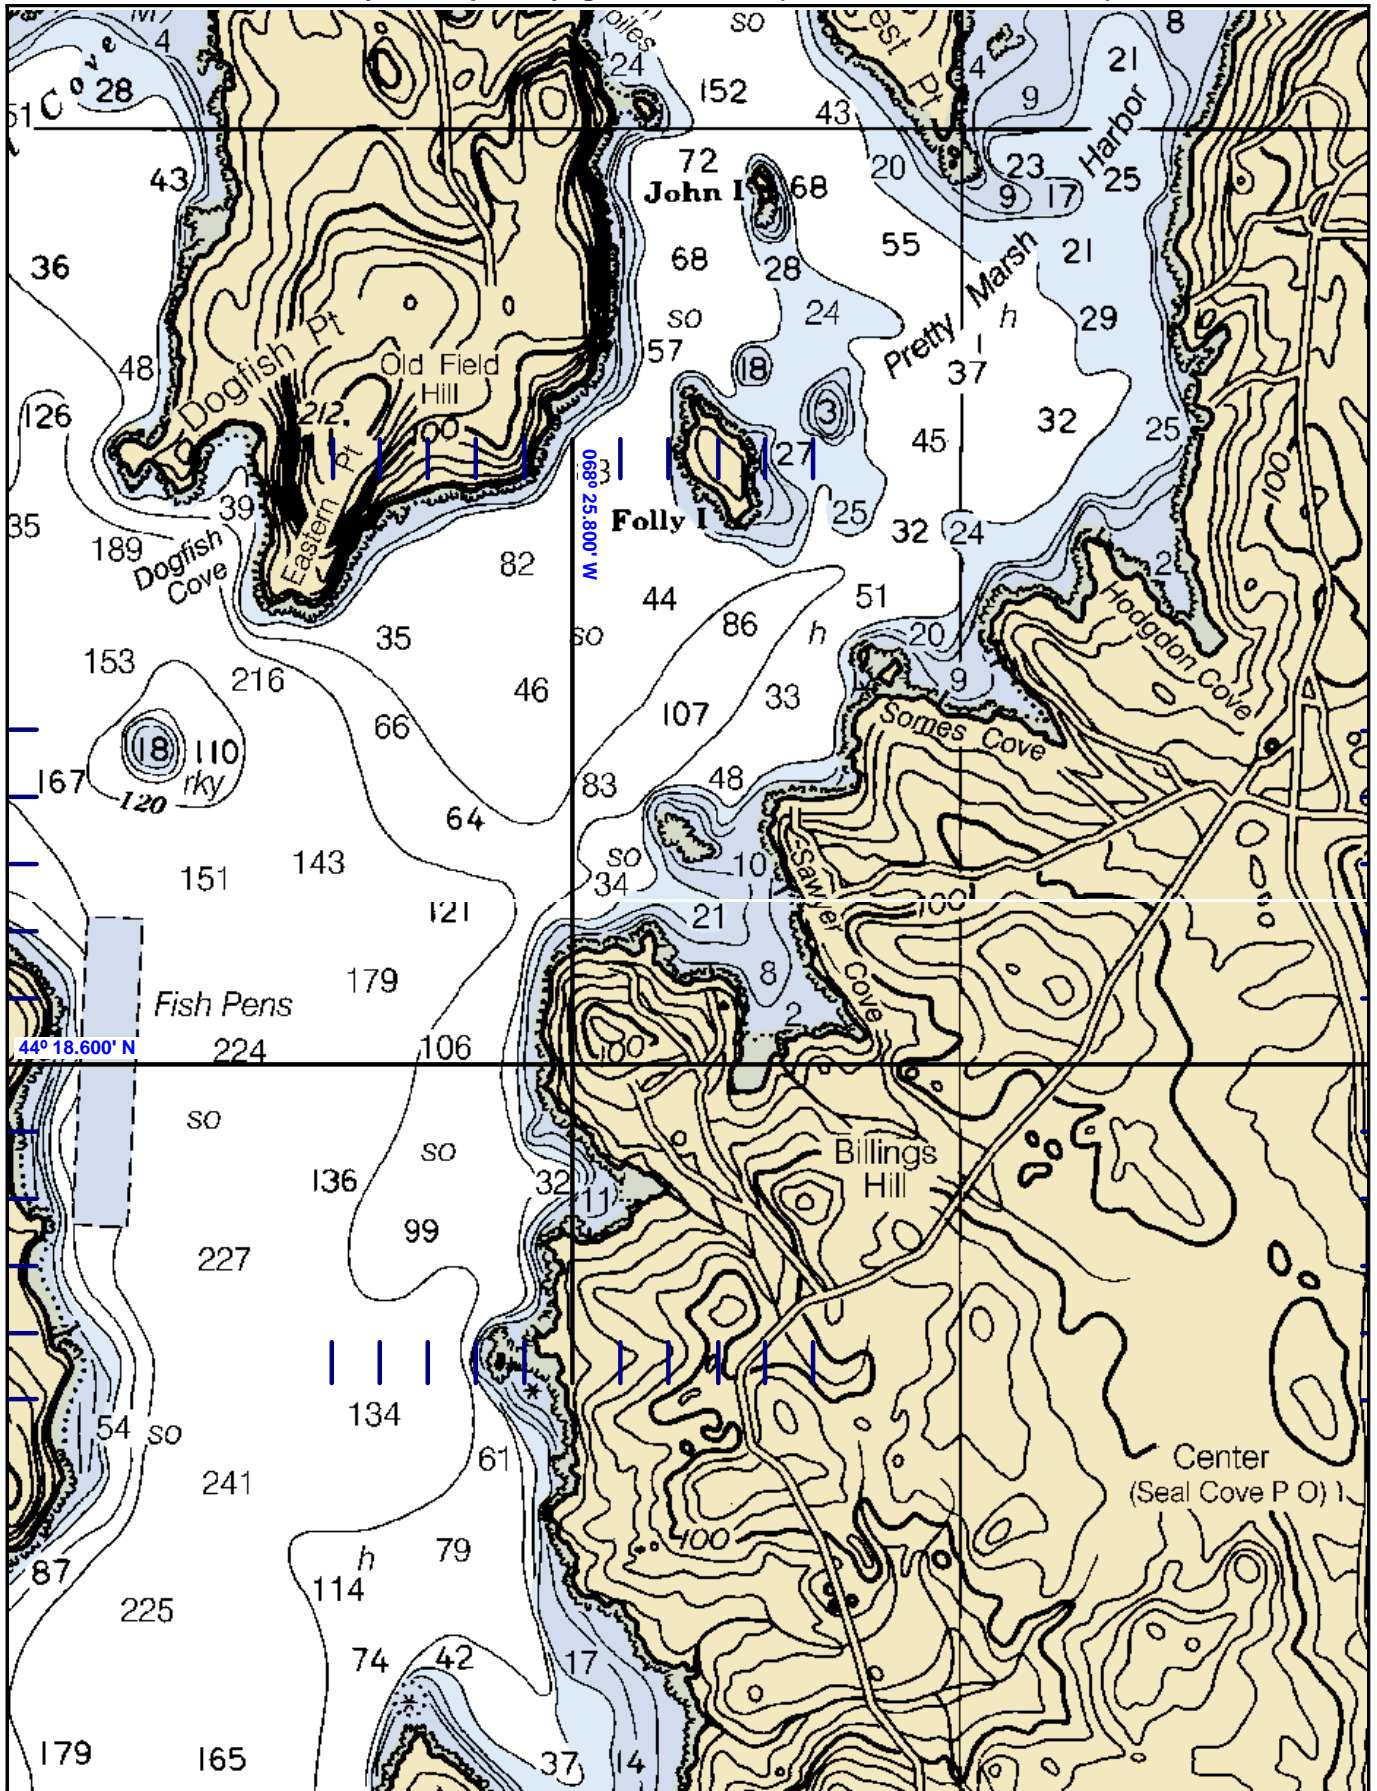

Created by the Cap'n Voyager

(Each tick mark = 0.1 min.)

13316 BLUE HILL BAY ME (SCALE 1:40000)  
(Not For Navigational Use!)