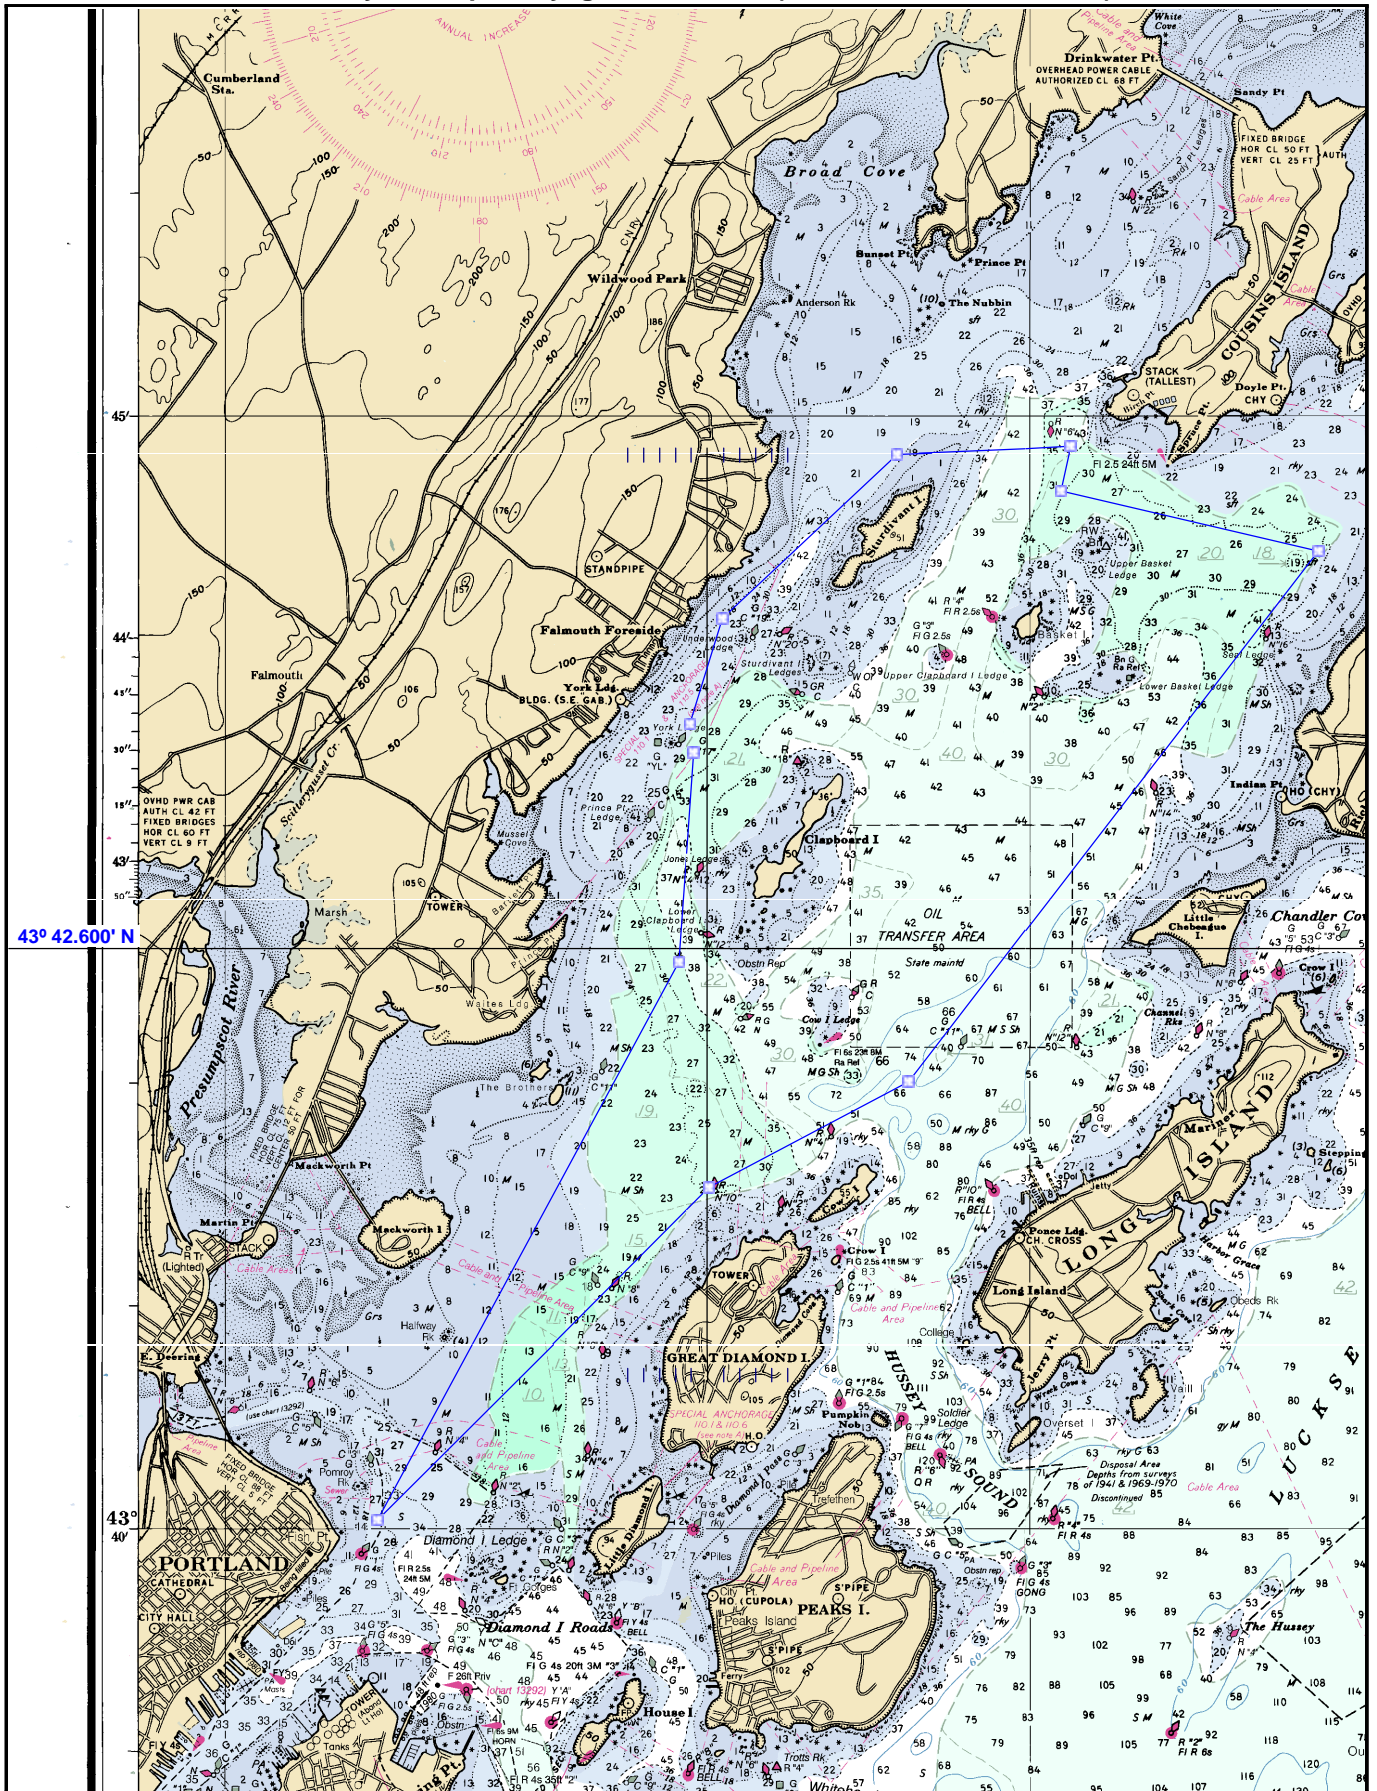

Created by the Cap'n Voyager

(Each tick mark = 0.1 min.)

13290 CASCO BAY (SCALE 1:40000)
(Not For Navigational Use!)