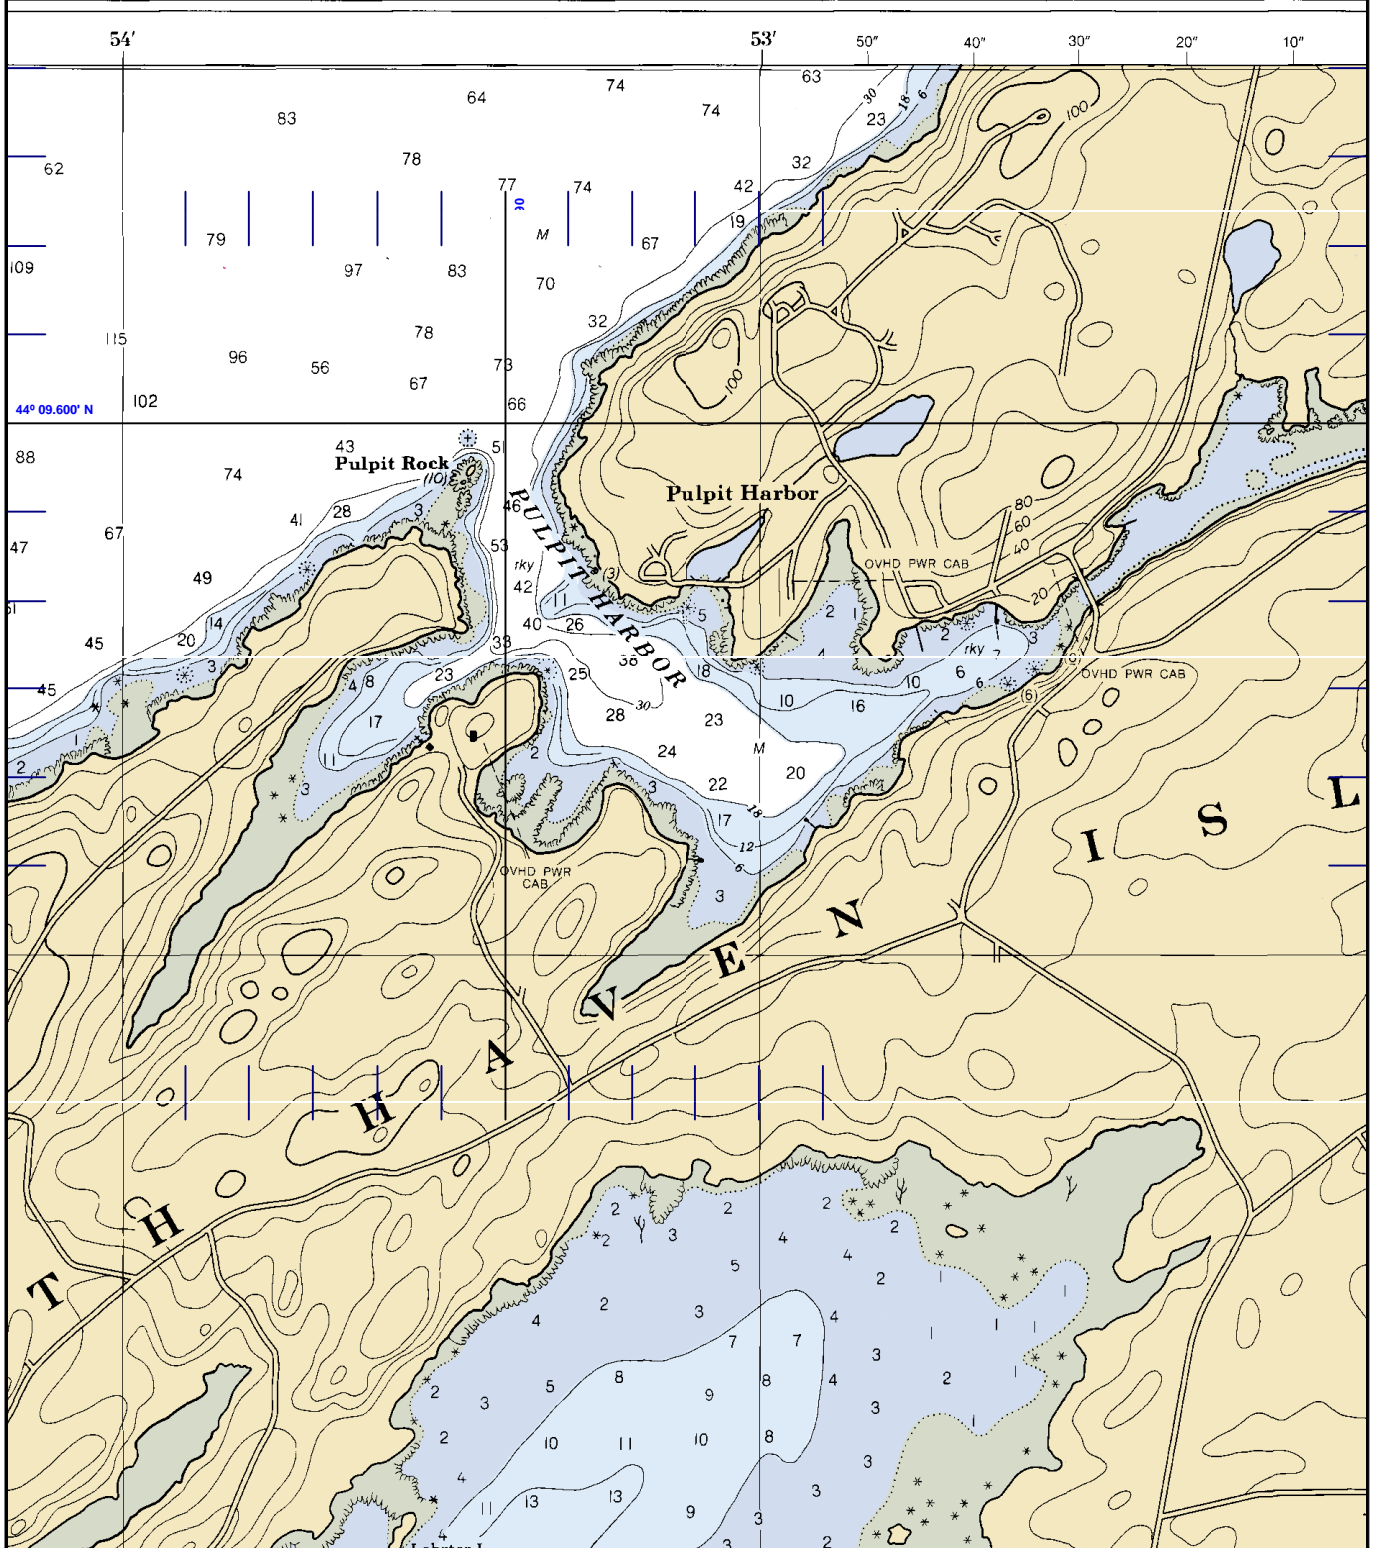

AIDS TO NAVIGATION  
Consult U.S. Coast Guard Light List for  
supplemental information concerning aids to  
navigation.

# FOX ISLAND

Formerly C&GS 234

13308 FOX ISLANDS THOROFARE ME (SCALE 1:15000)  
(Not For Navigational Use!)