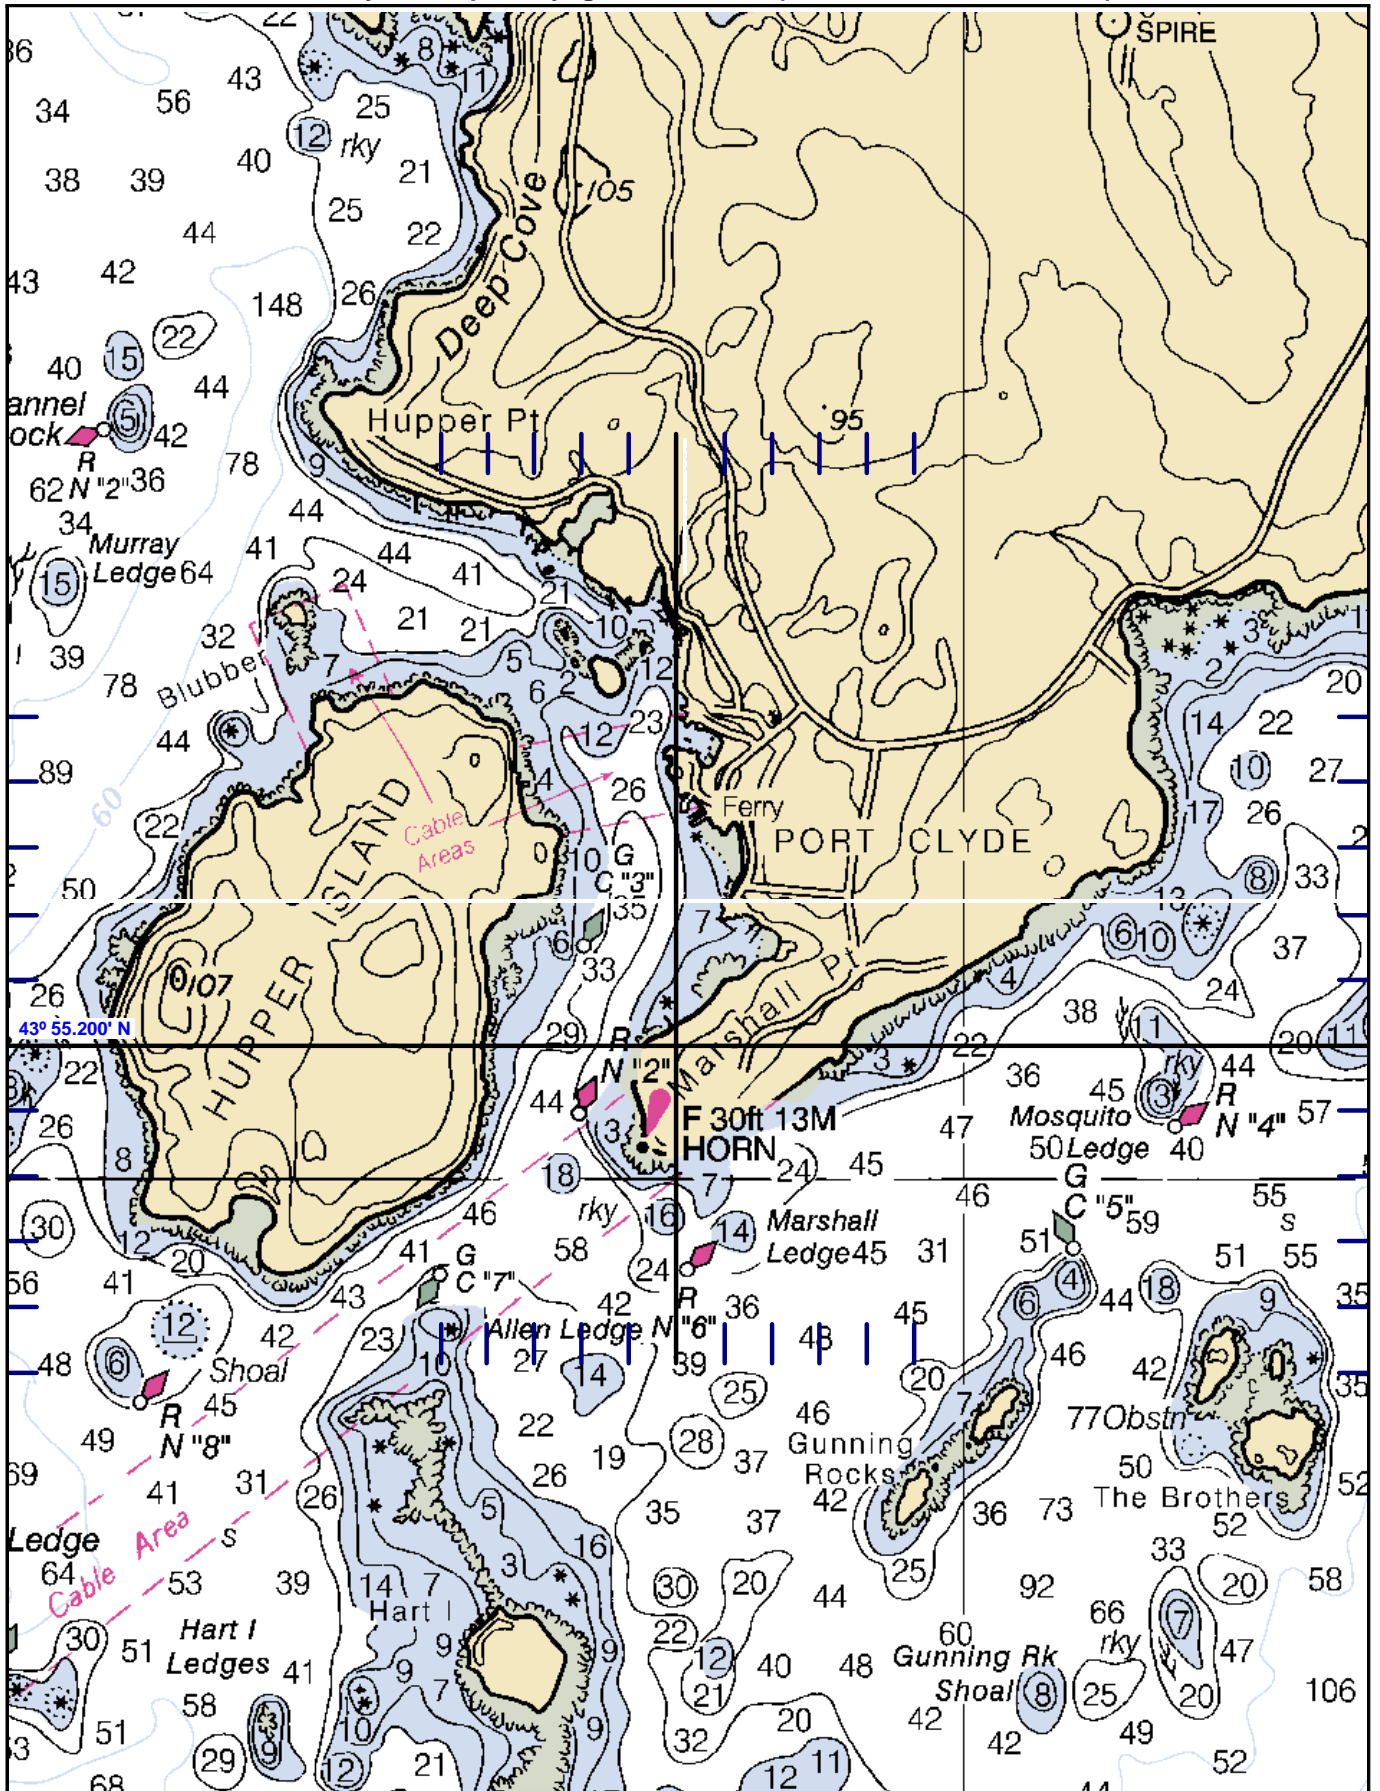

Created by the Cap'n Voyager

(Each tick mark = 0.1 min.)

13301 MUSCONGUS BAY ME (SCALE 1:40000)  
(Not For Navigational Use!)