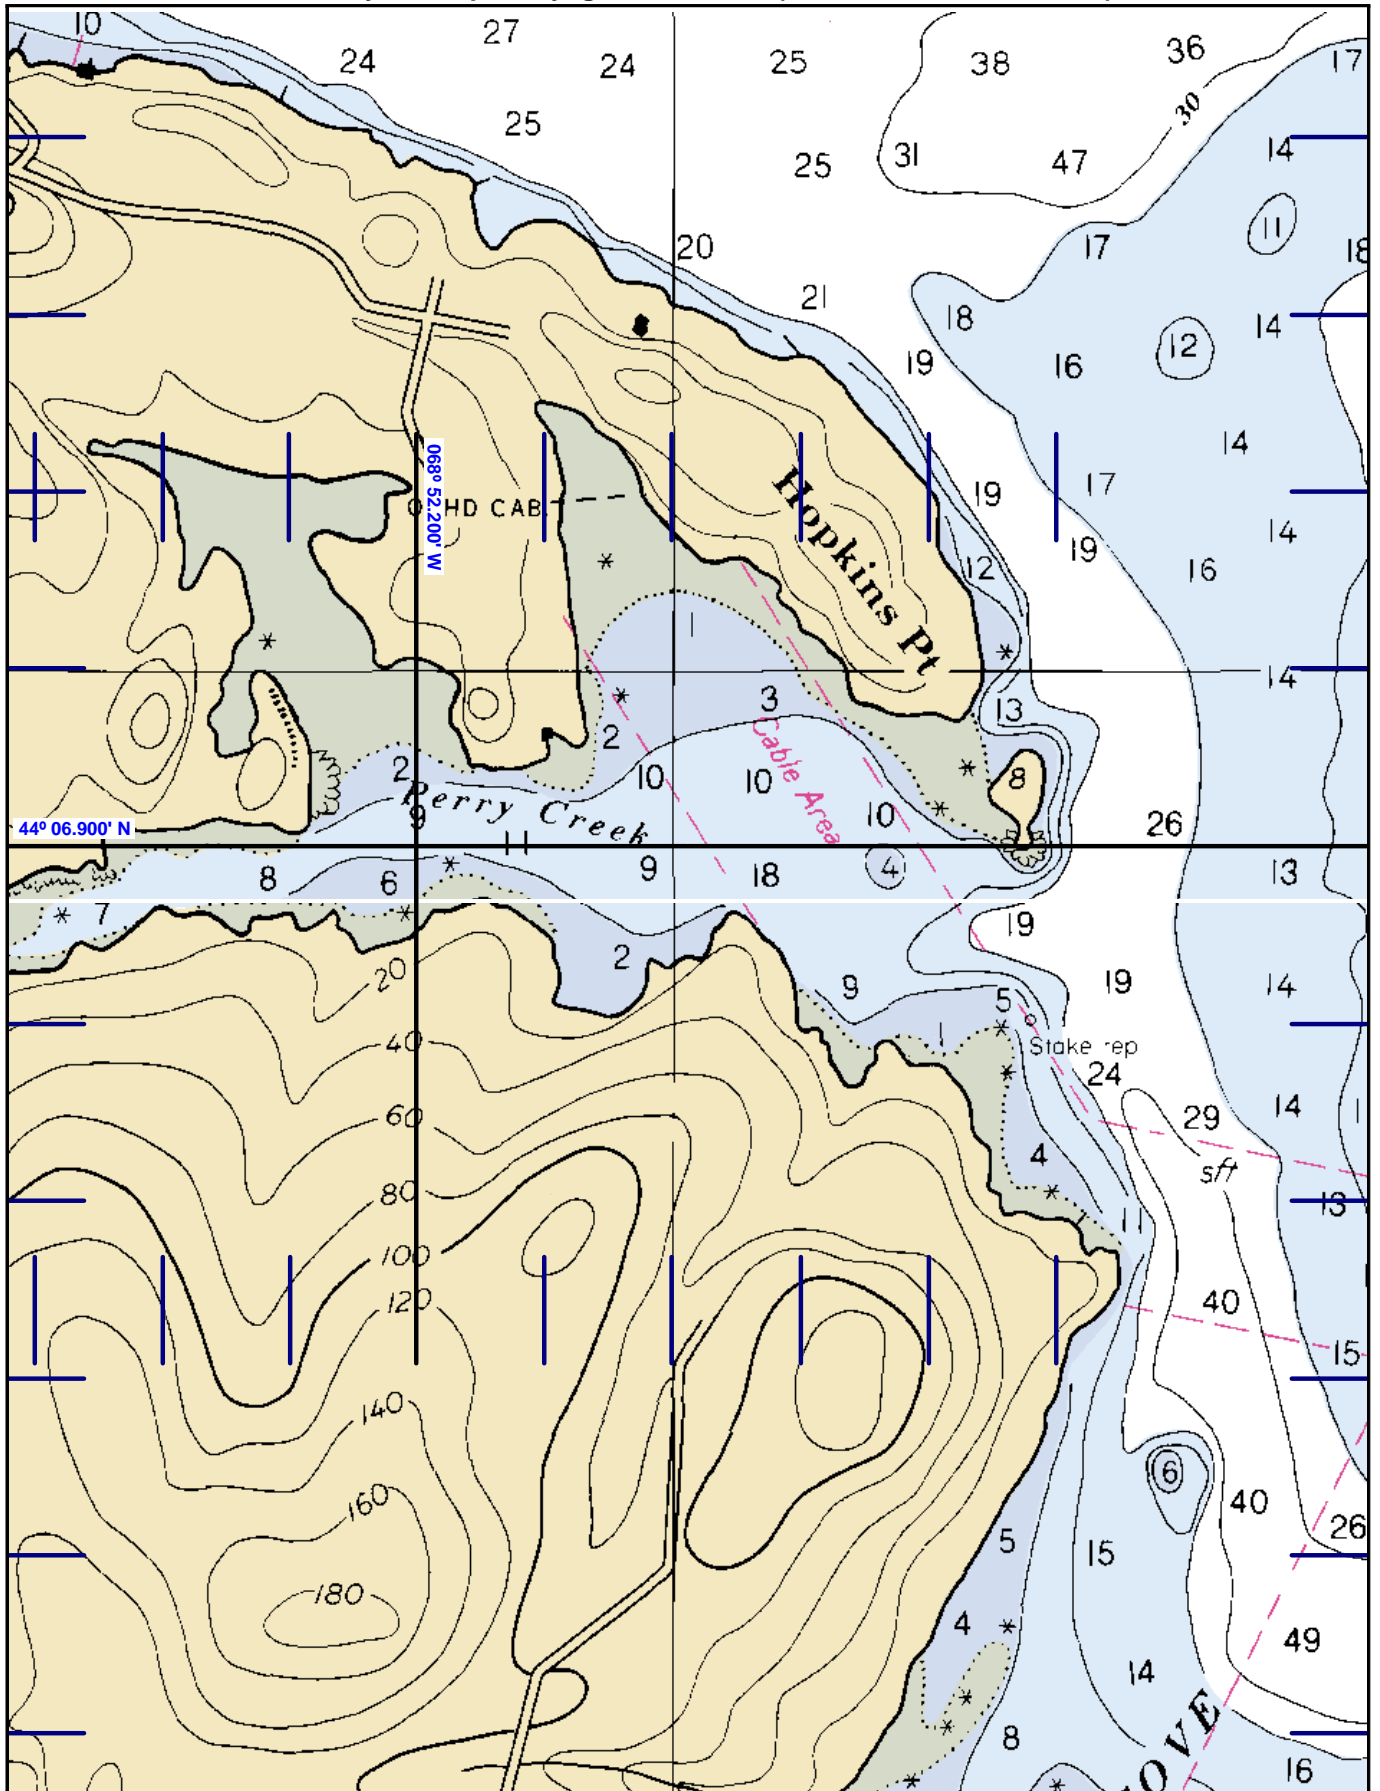

Created by the Cap'n Voyager

(Each tick mark = 0.1 min.)

13308 FOX ISLANDS THOROFARE ME (SCALE 1:15000)
(Not For Navigational Use!)