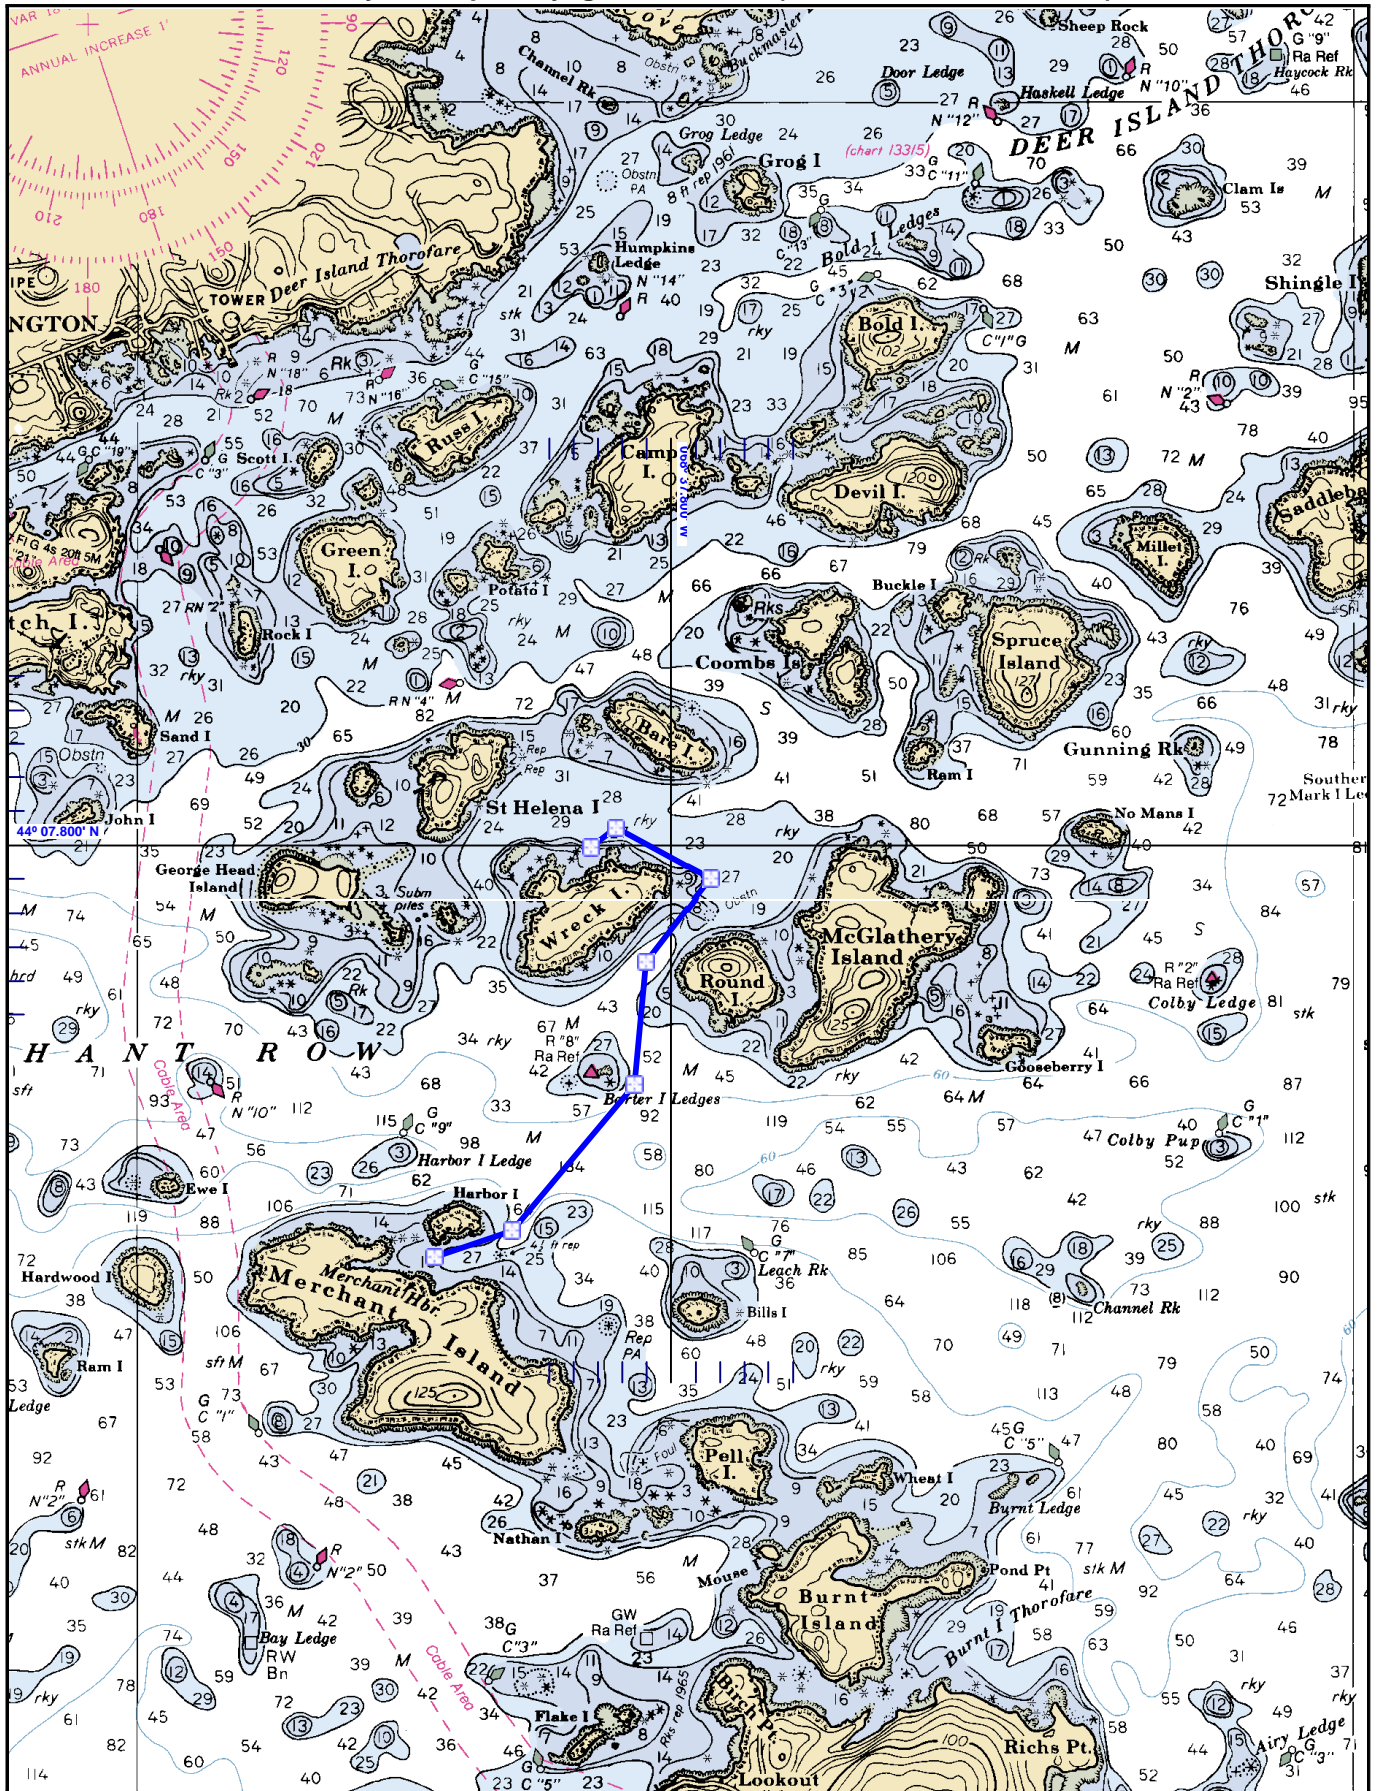

Created by the Cap'n Voyager

(Each tick mark = 0.1 min.)

13313 APPROACHES TO BLUE HILL BAY ME (SCALE 1:40000)  
(Not For Navigational Use)