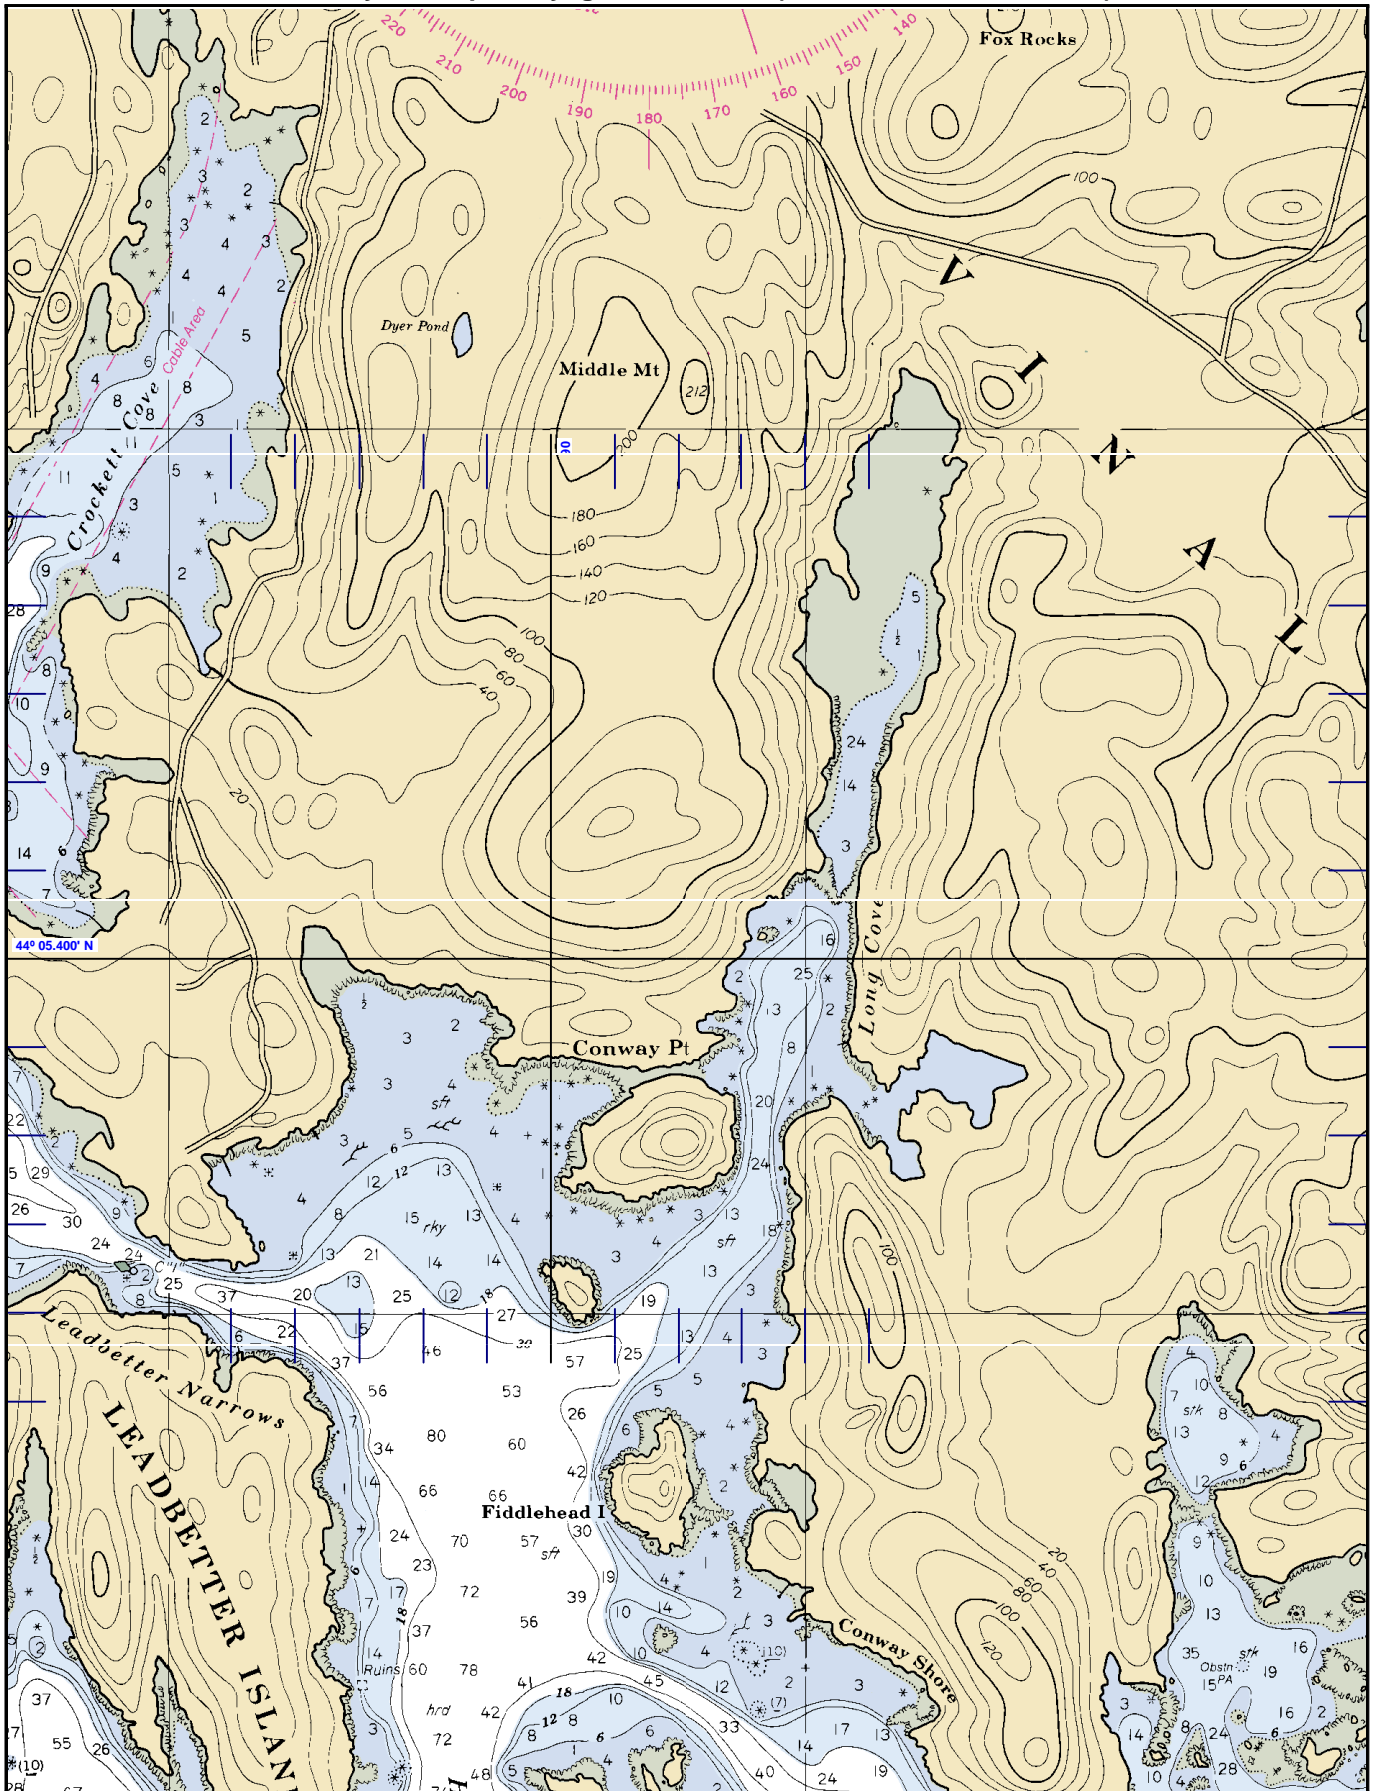

Created by the Cap'n Voyager

(Each tick mark = 0.1 min.)

13308 FOX ISLANDS THOROFARE ME (SCALE 1:15000)
(Not For Navigational Use!)