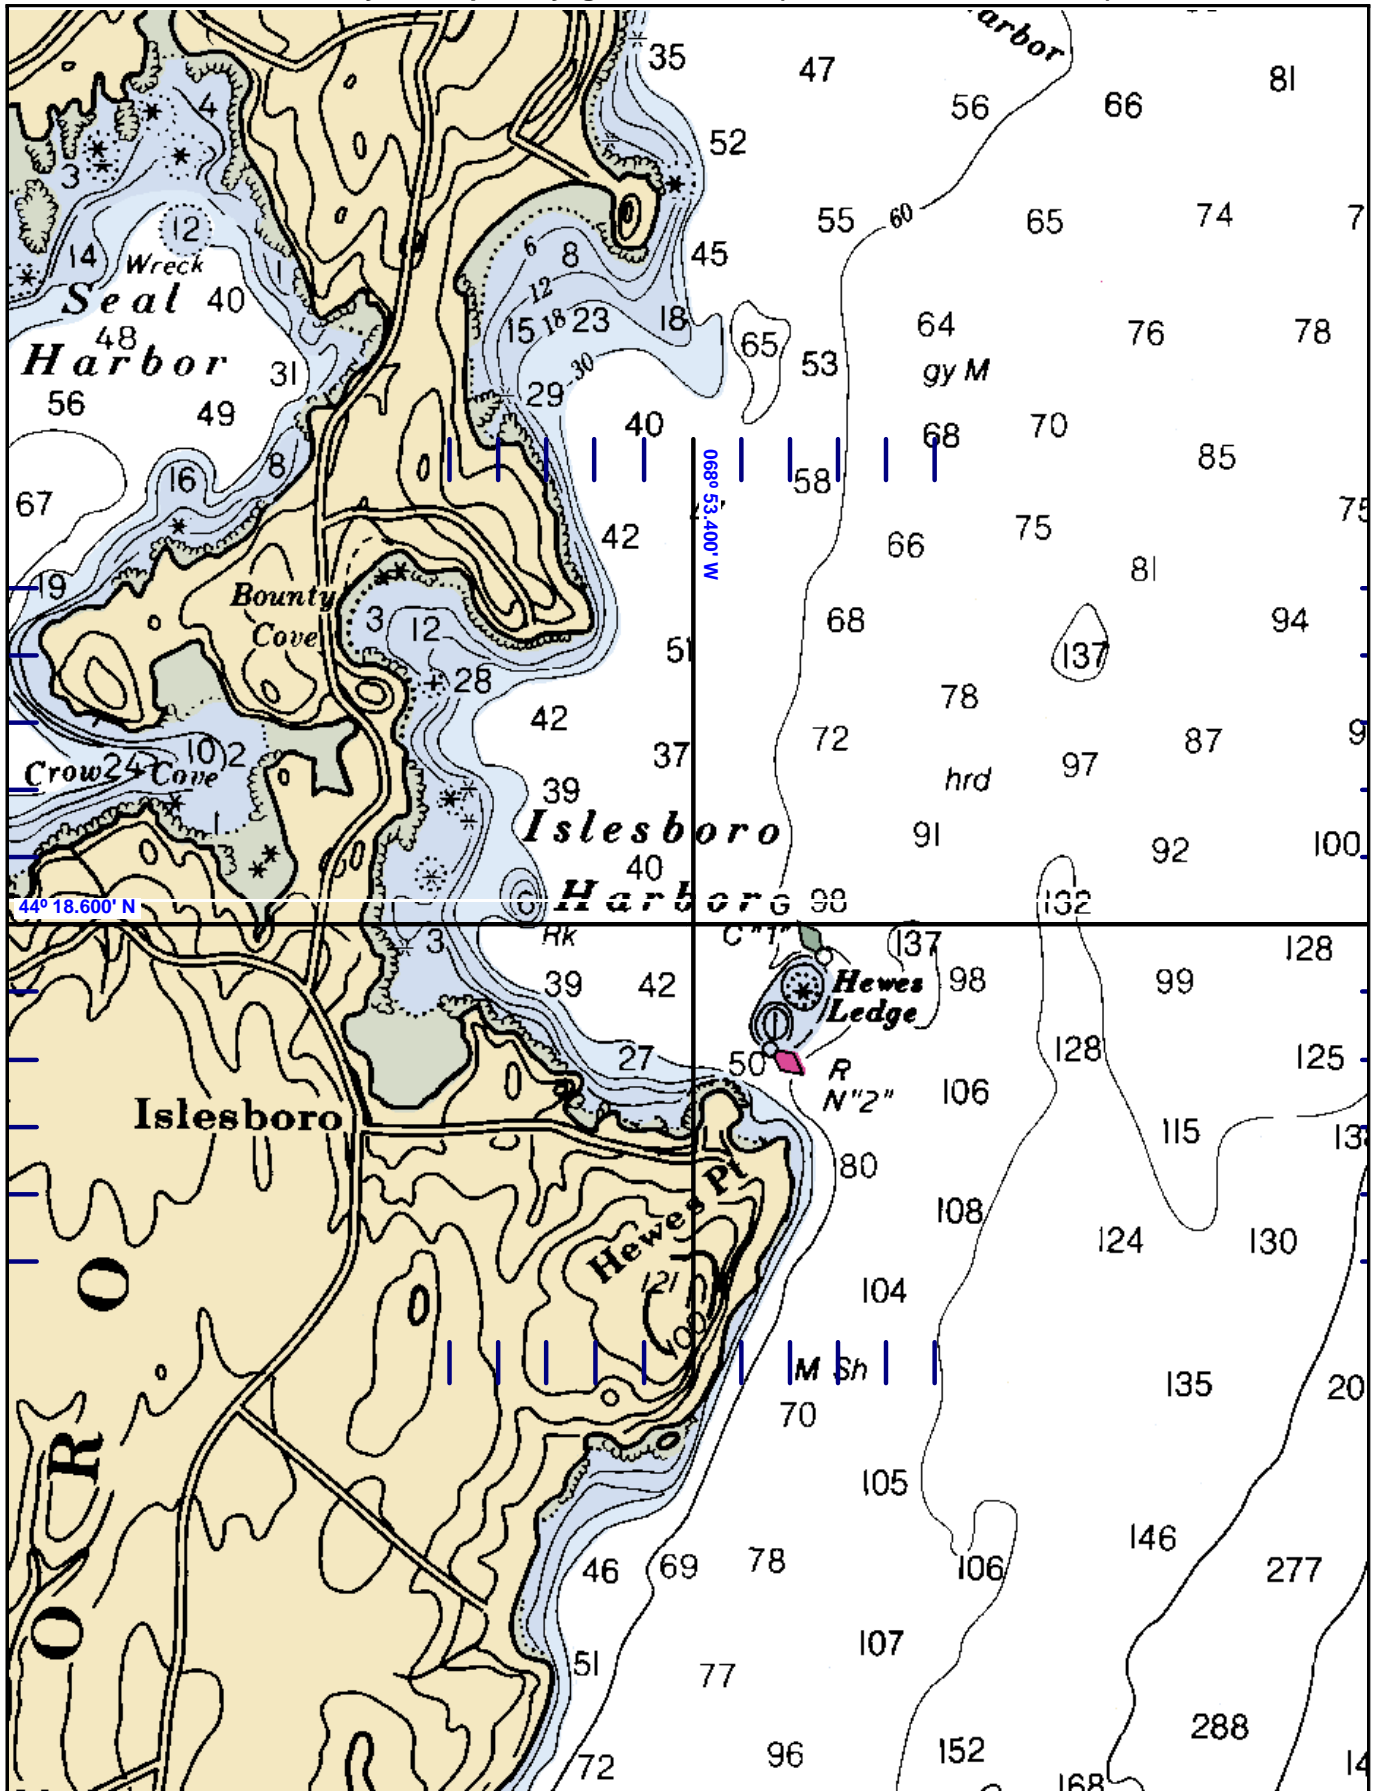

Created by the Cap'n Voyager

(Each tick mark = 0.1 min.)

13309 PENOBSCOT RIVER ME (SCALE 1:40000)  
(Not For Navigational Use)