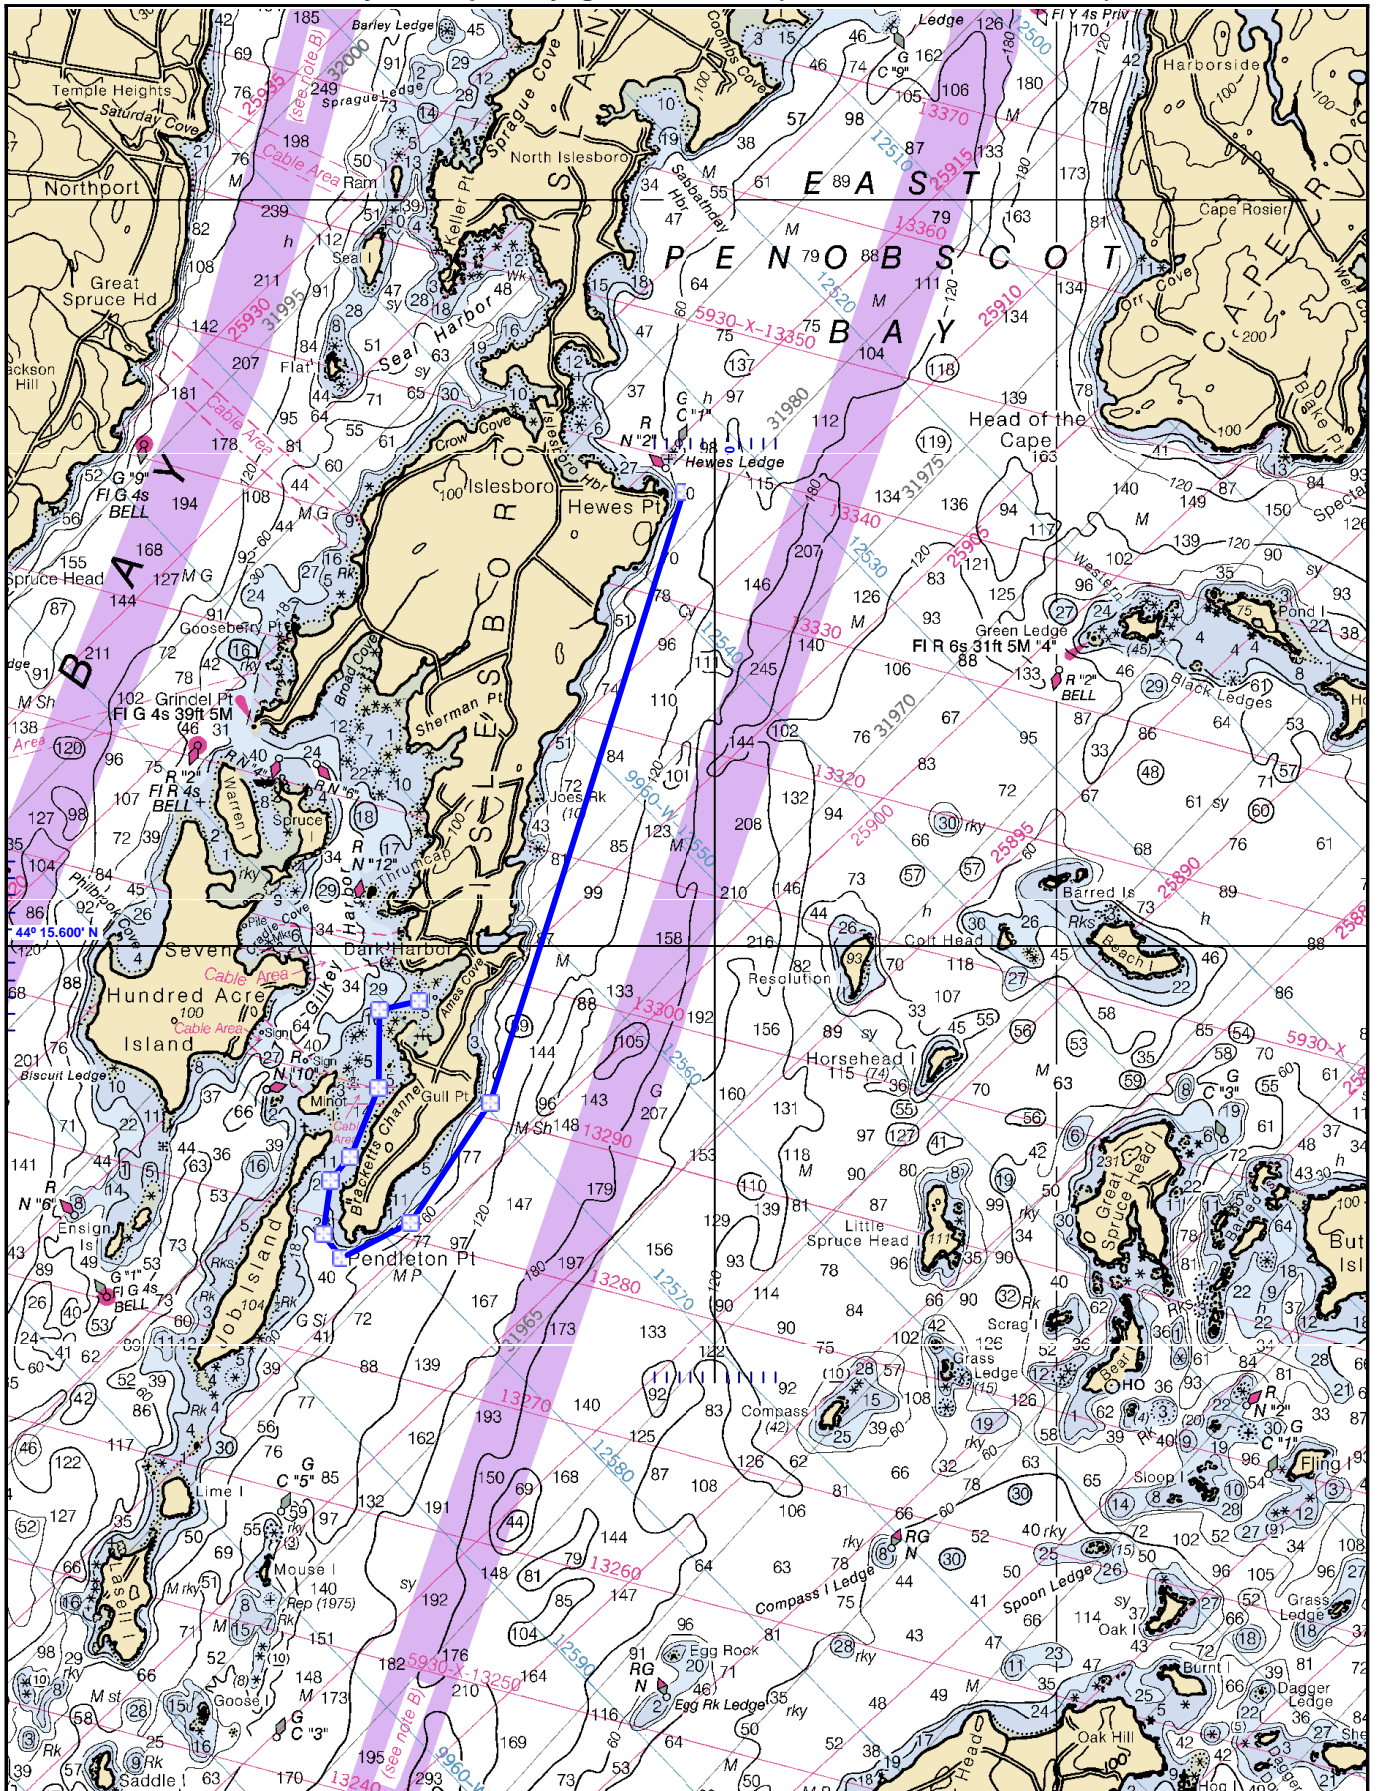

Created by the Cap'n Voyager

(Each tick mark = 0.1 min.)

13302 PENOBSCOT BAY AND APPROACHES ME (SCALE 1:80000)
(Not For Navigational Use)