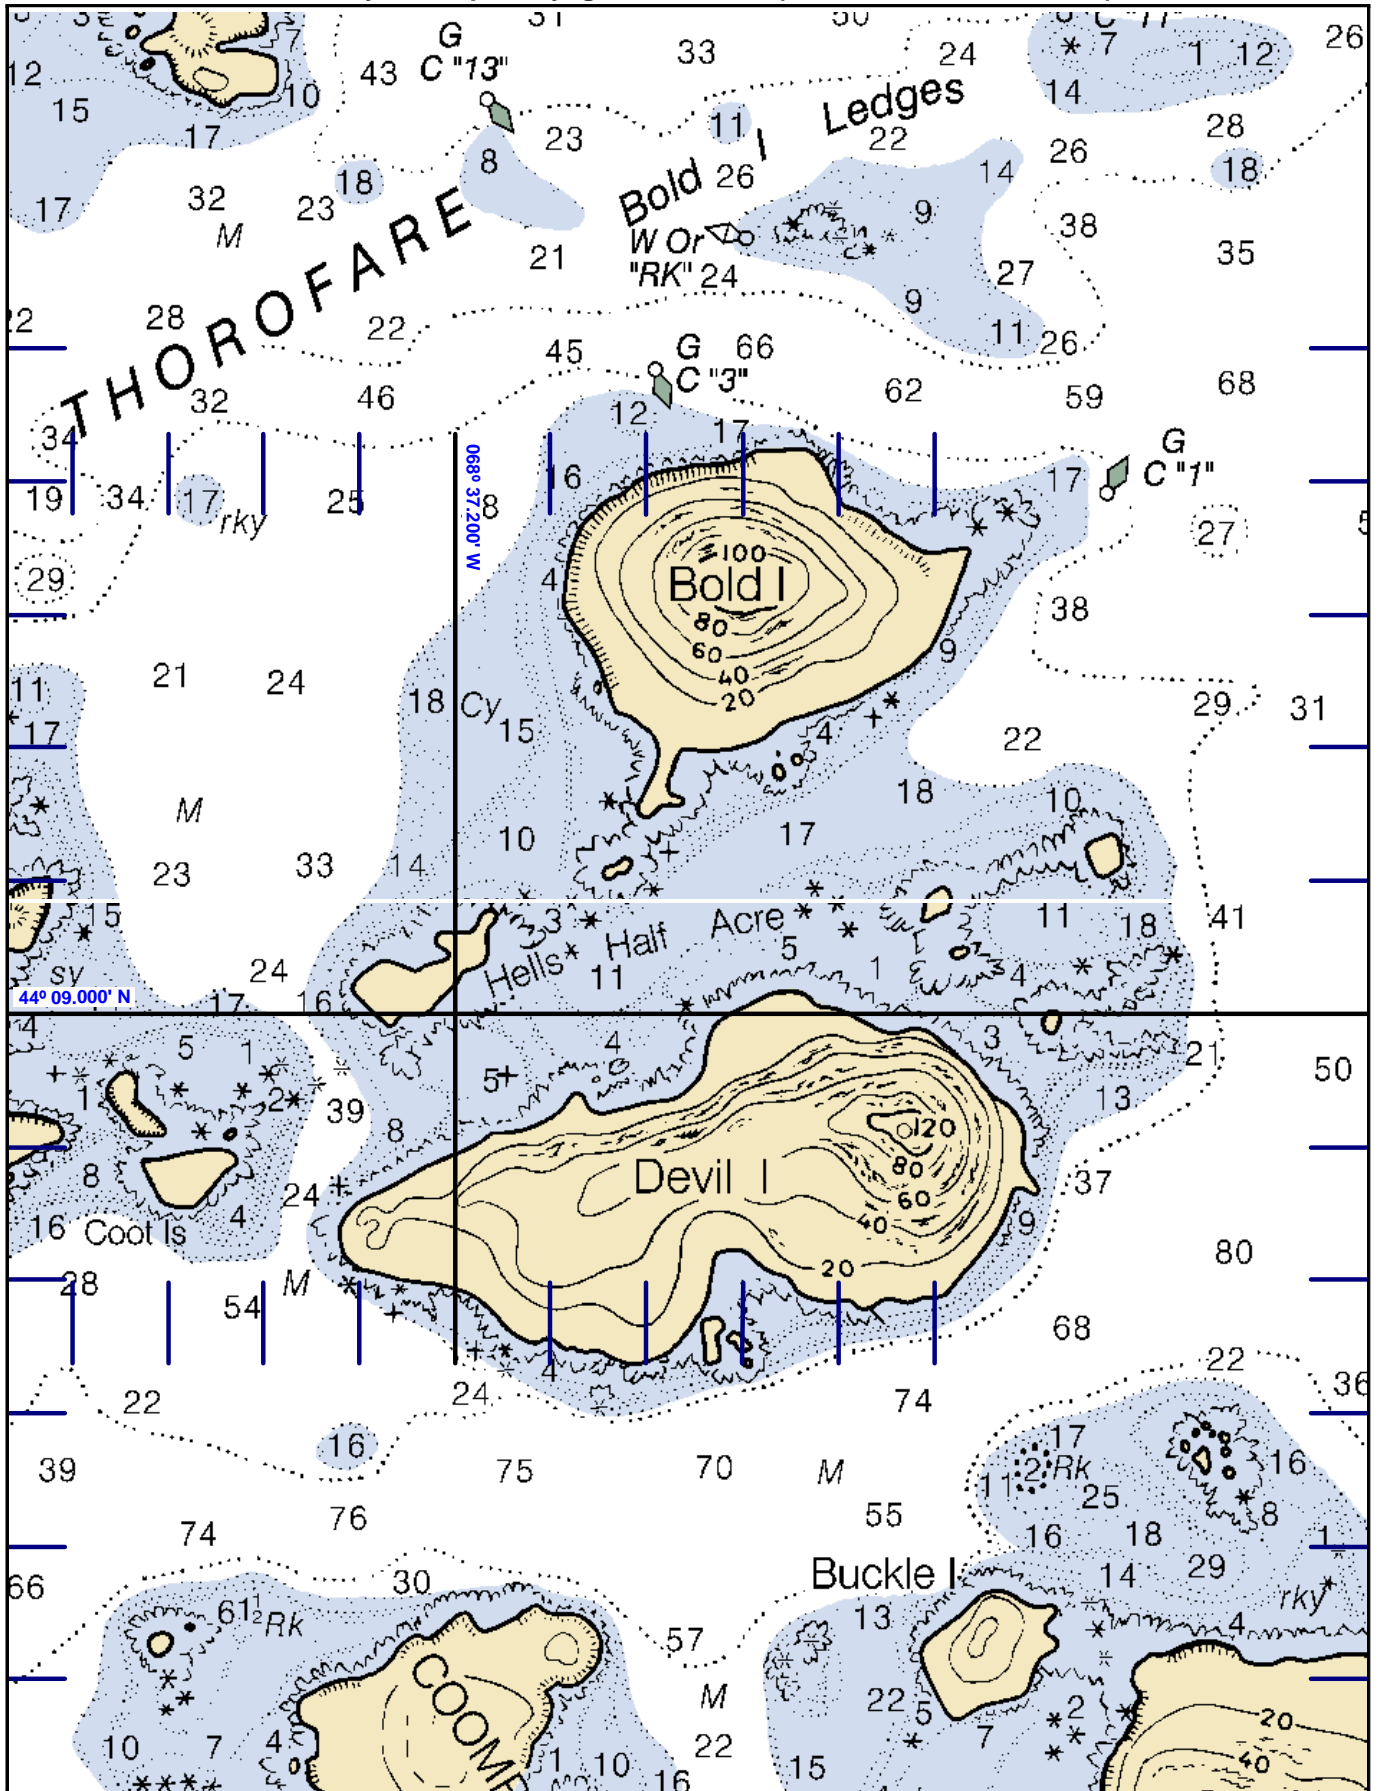

Created by the Cap'n Voyager

(Each tick mark = 0.1 min.)

13315 DEER ISLAND THOROFARE AND CASCO PASSAGE (SCALE 1:20000)
(Not For Navigational Use!)