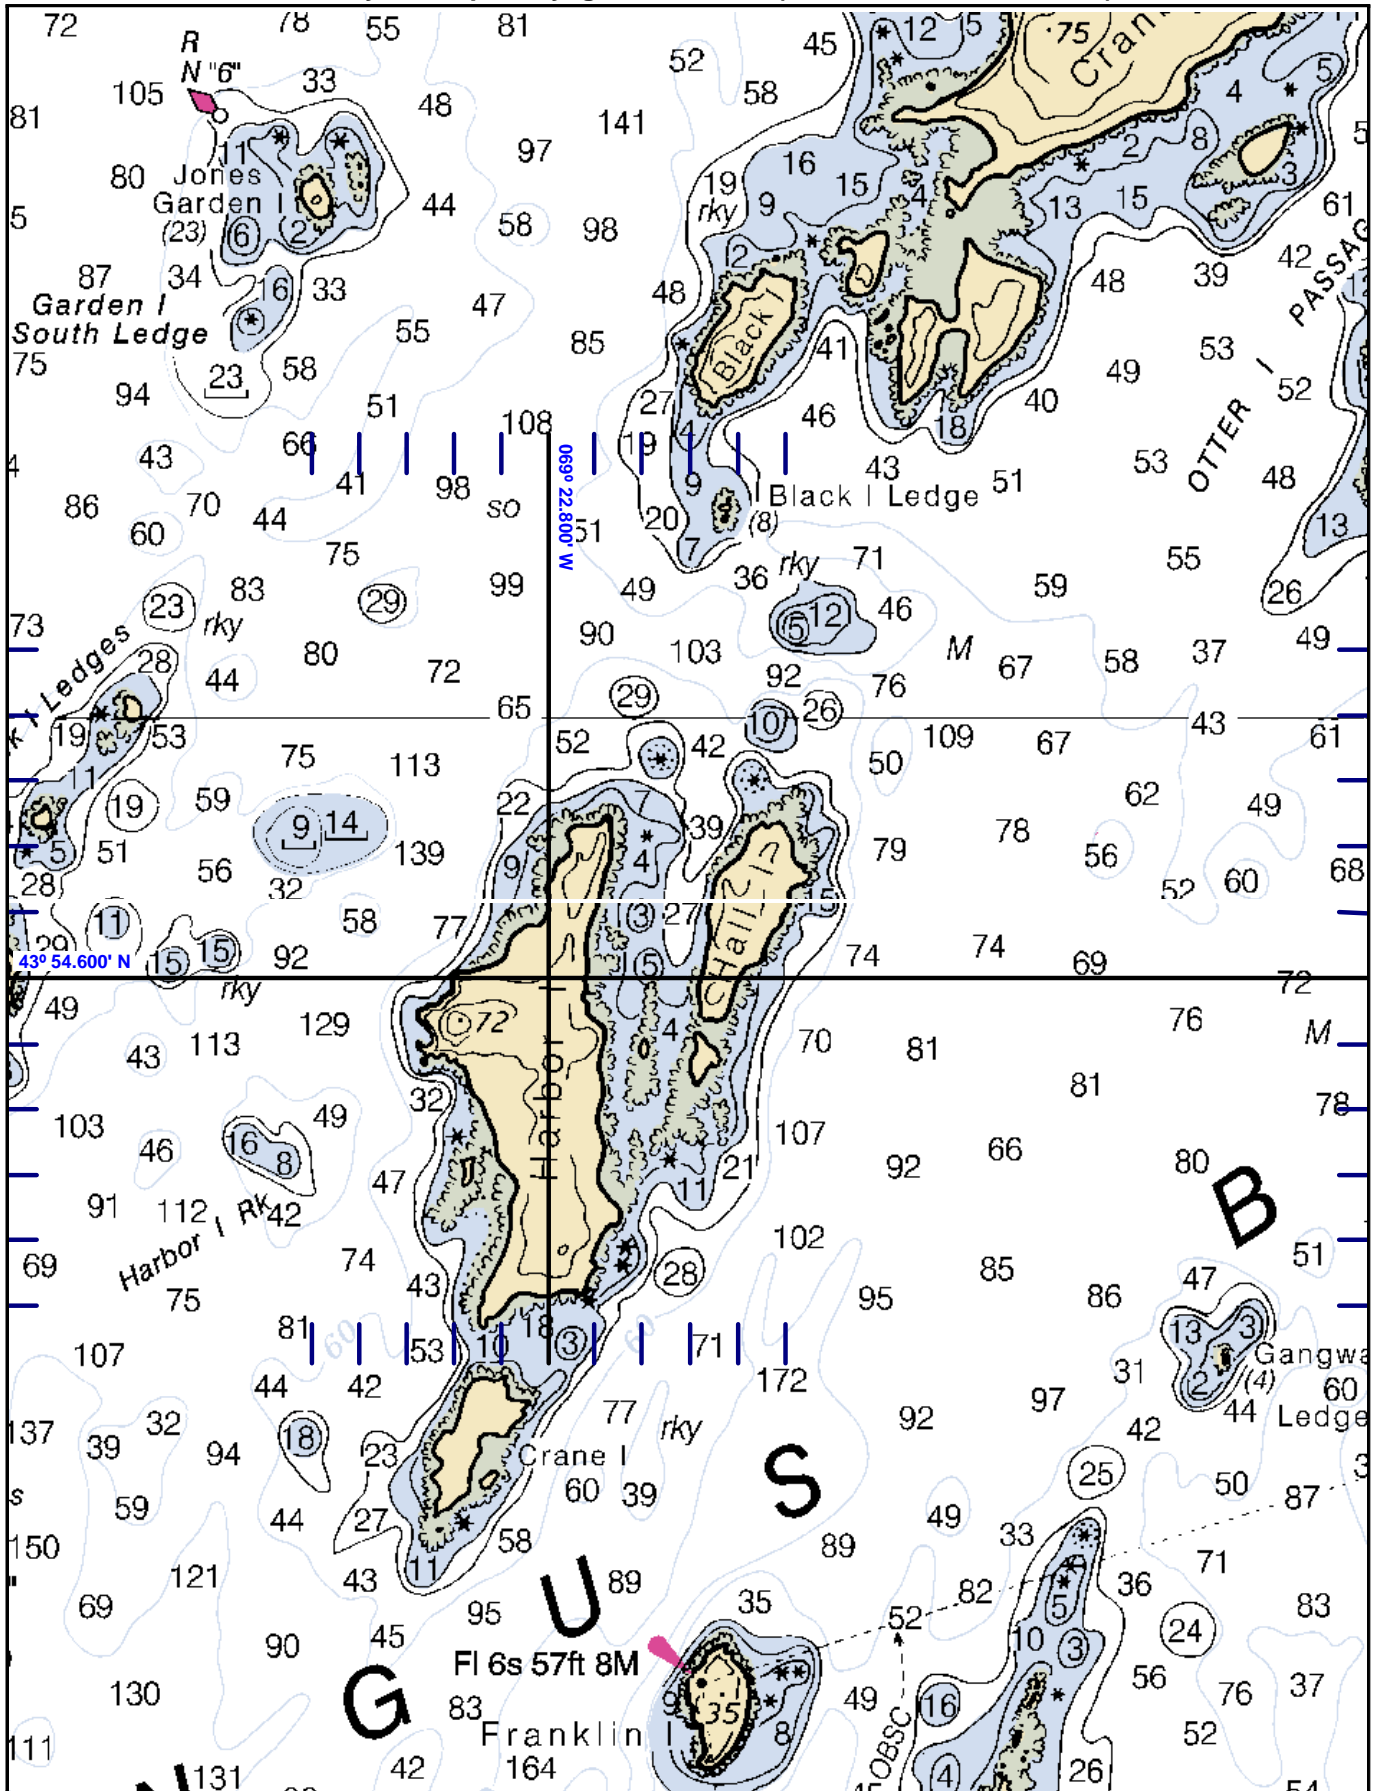

Created by the Cap'n Voyager

(Each tick mark = 0.1 min.)

13301 MUSCONGUS BAY ME (SCALE 1:40000)
(Not For Navigational Use!)