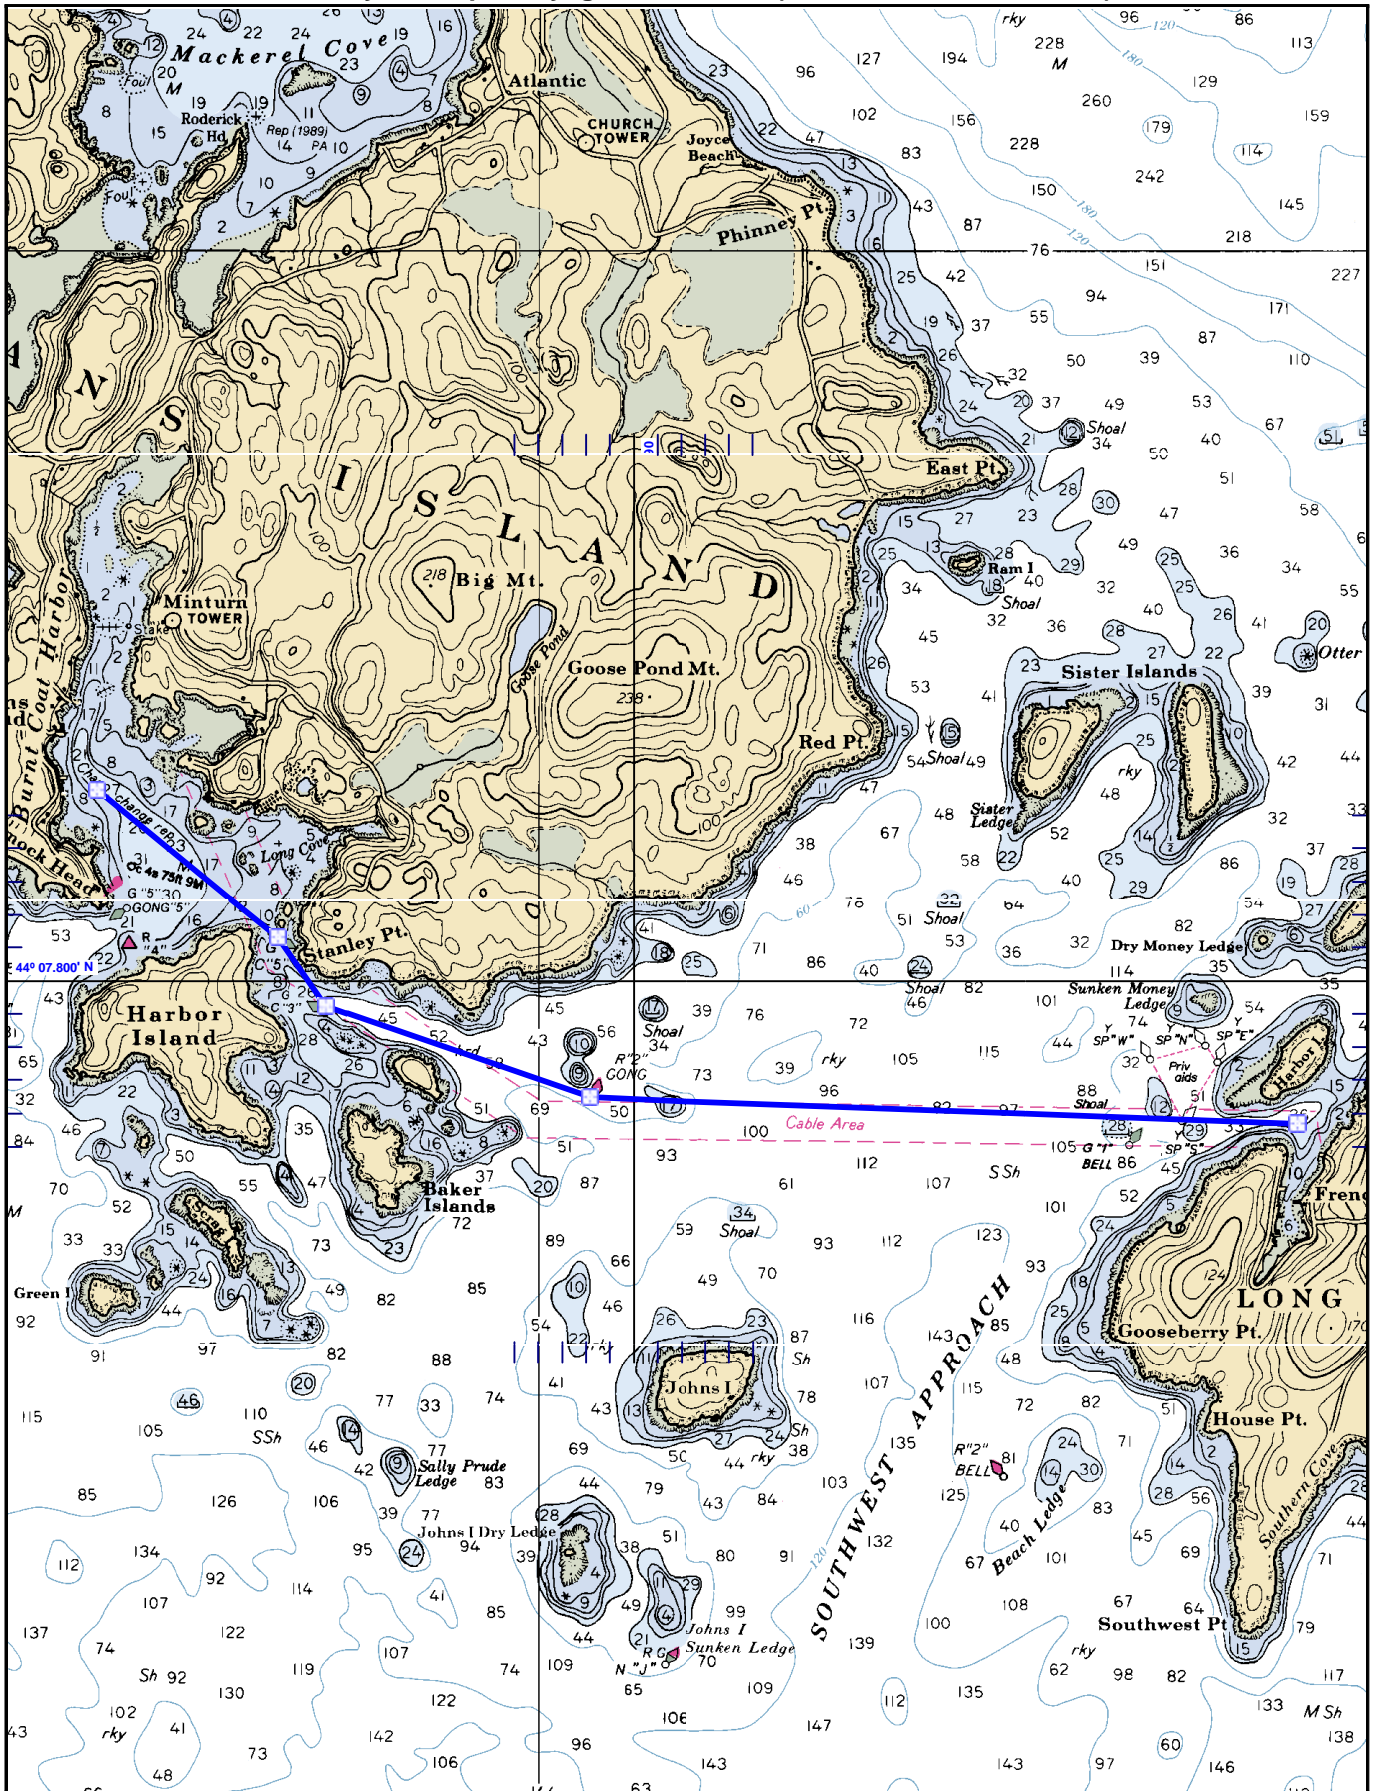

Created by the Cap'n Voyager

(Each tick mark = 0.1 min.)

13313 APPROACHES TO BLUE HILL BAY ME (SCALE 1:40000)  
(Not For Navigational Use!)