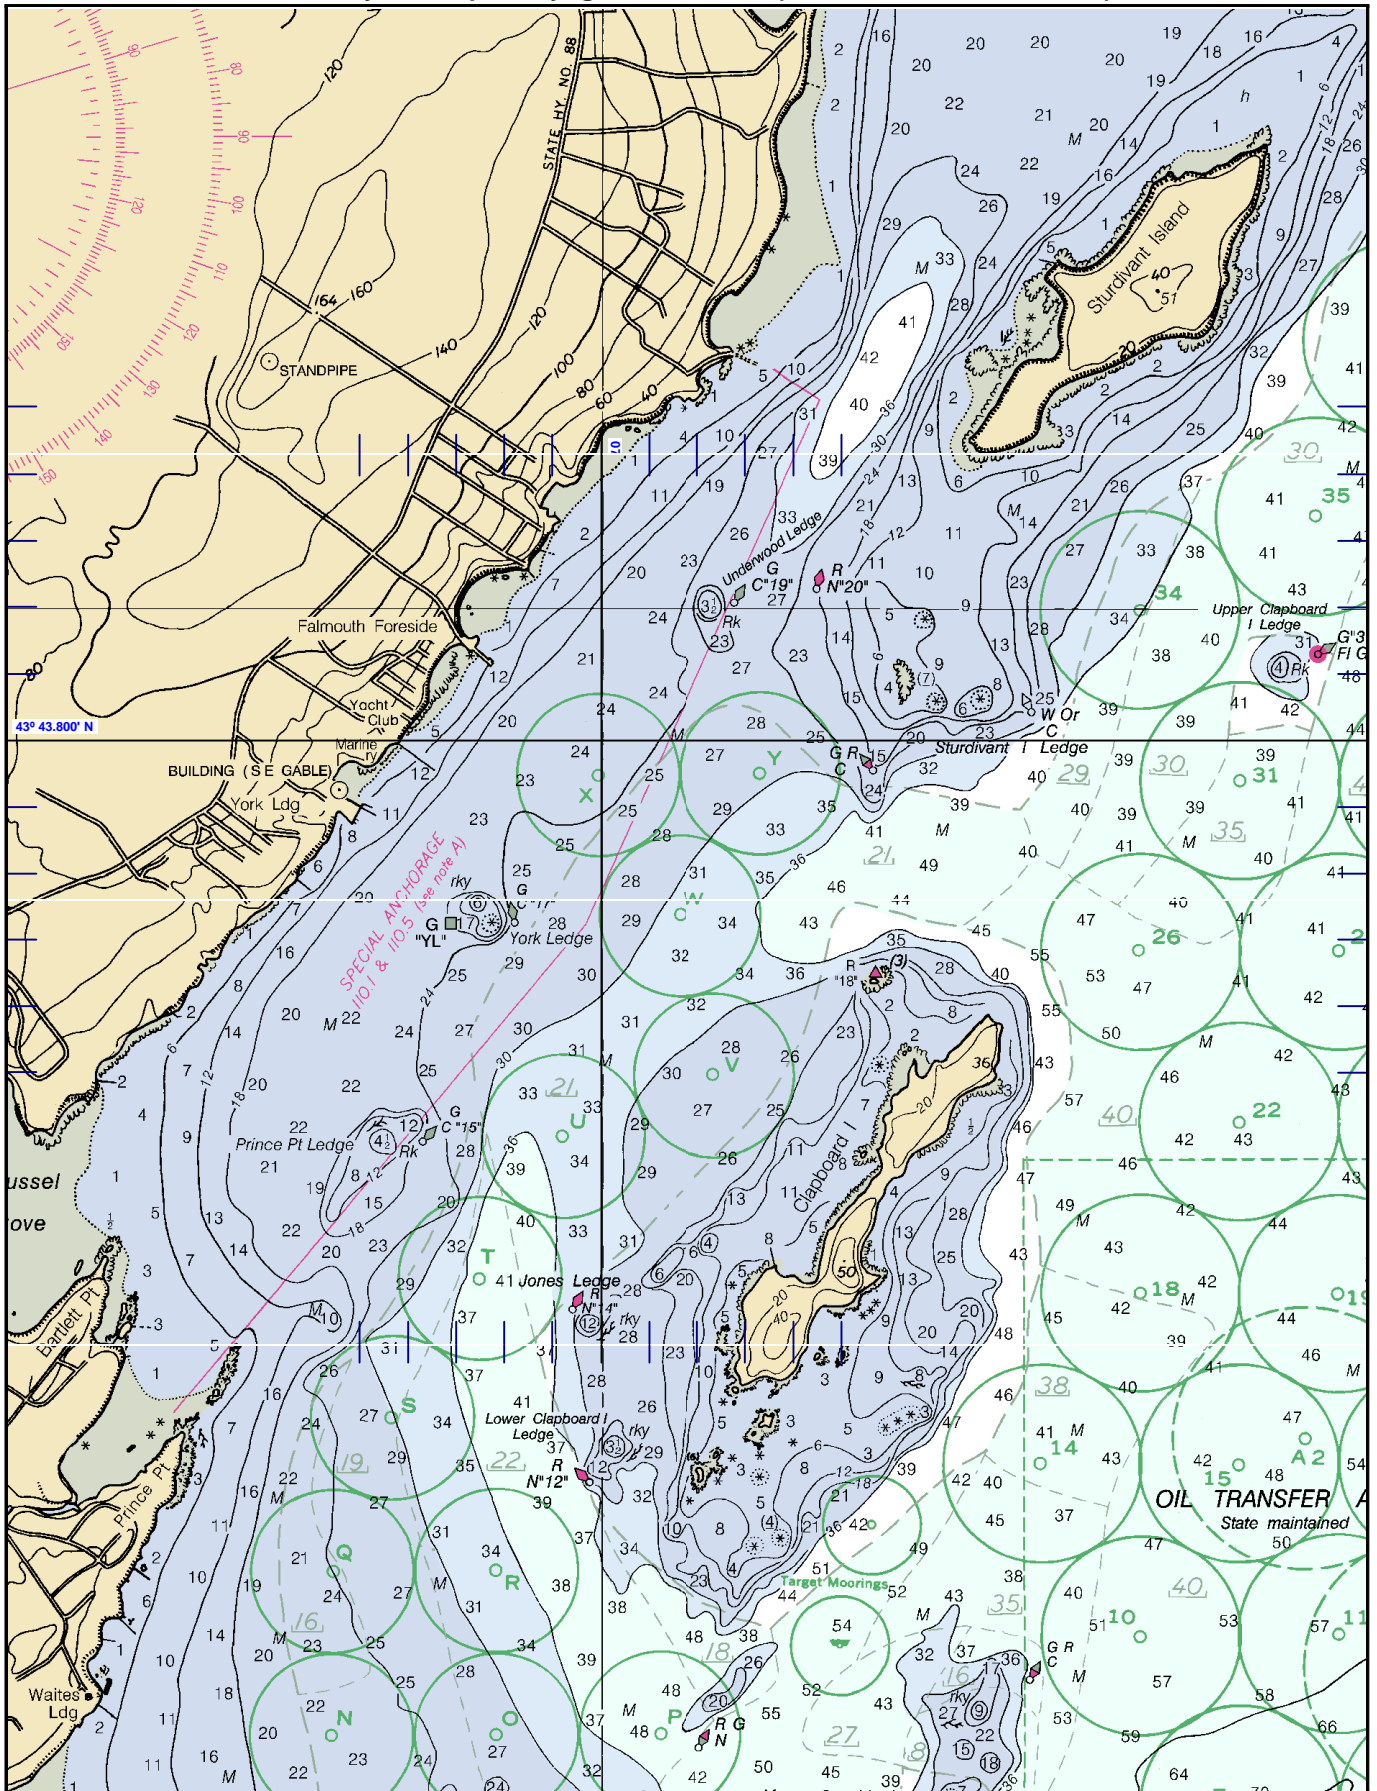

Created by the Cap'n Voyager

(Each tick mark = 0.1 min.)

13292 PORTLAND HARBOR AND VICINITY ME (SCALE 1:20000)  
(Not For Navigational Use!)