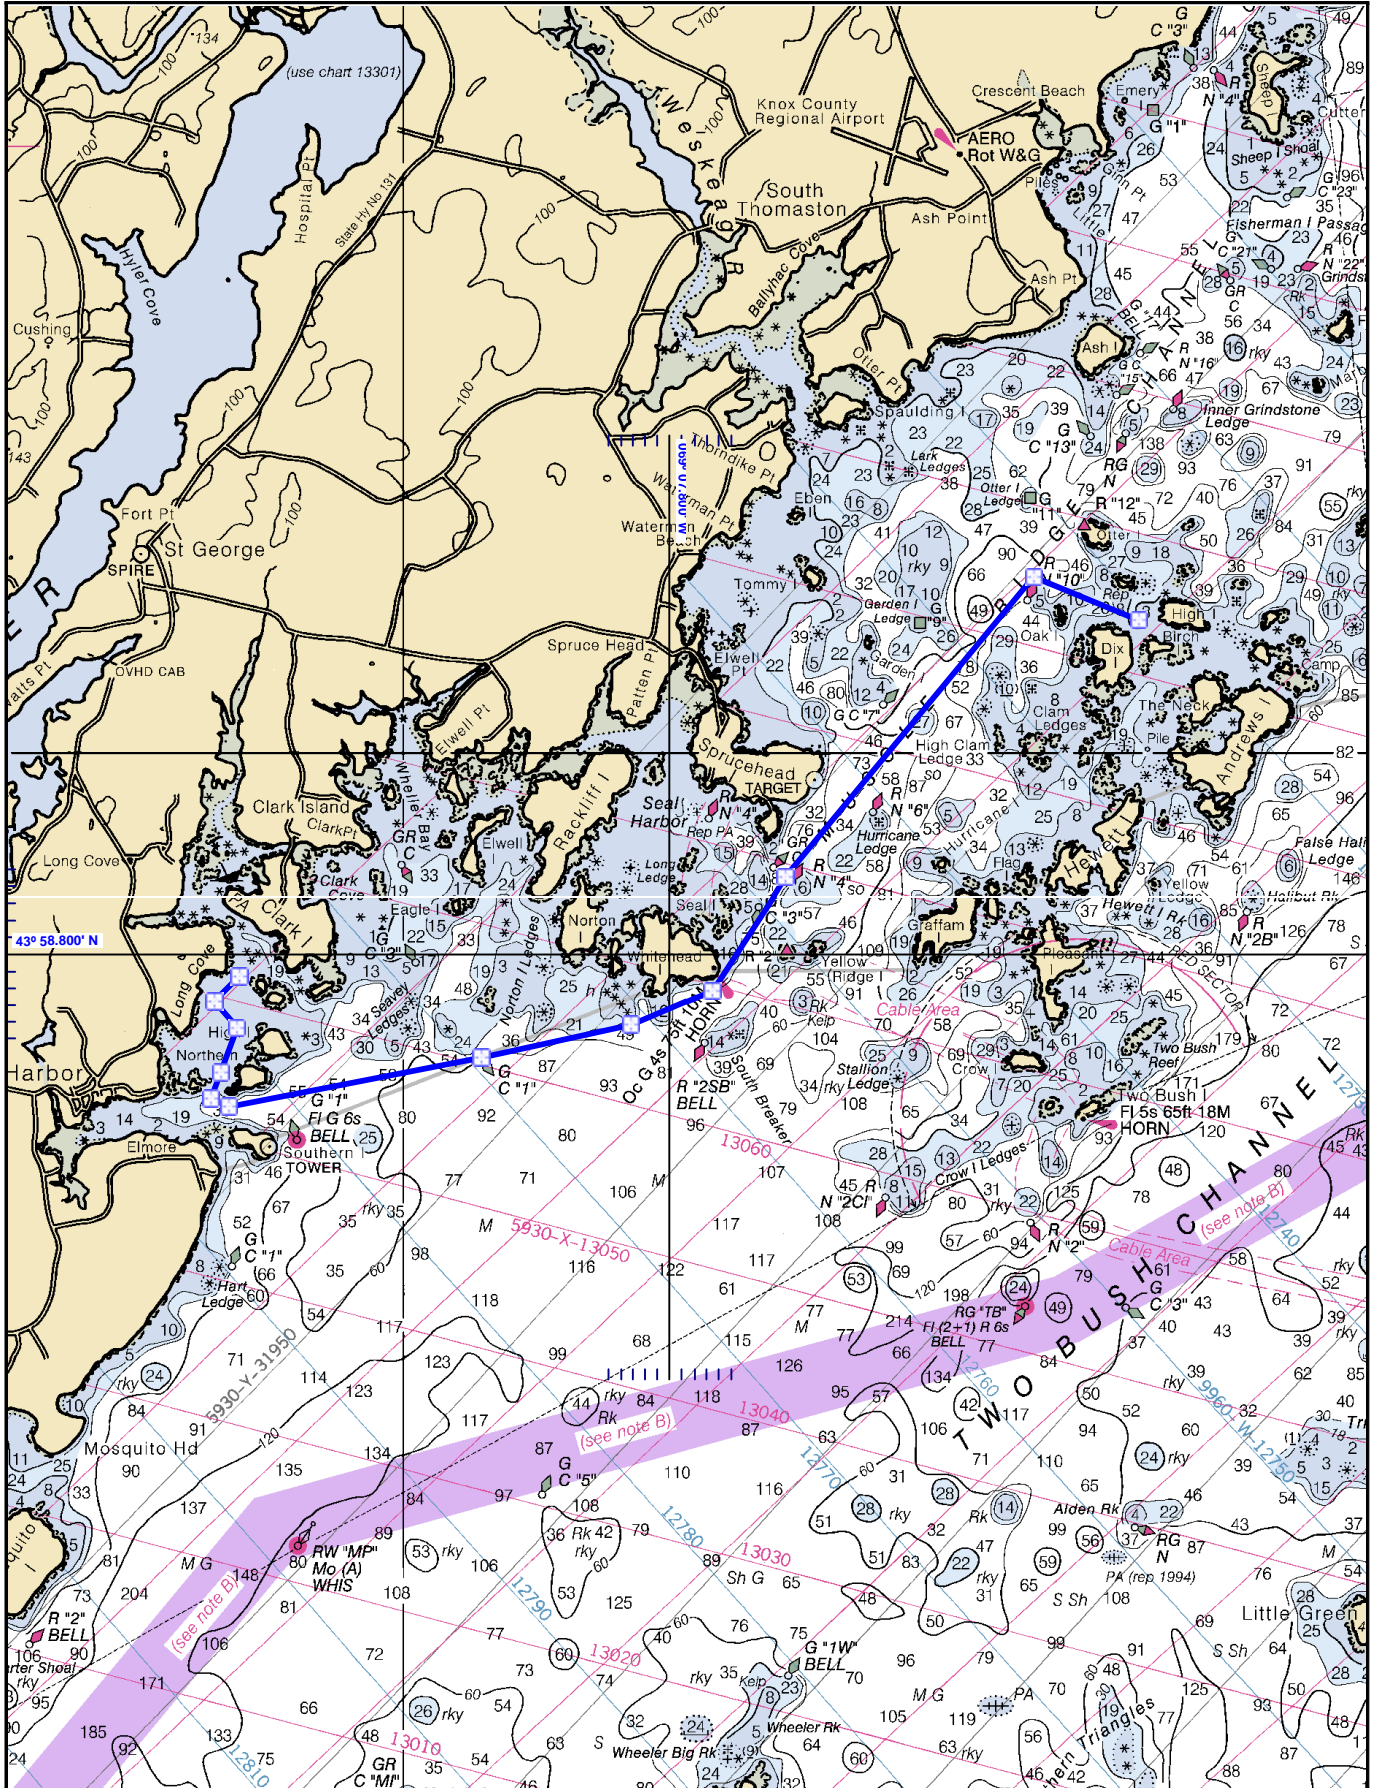

Created by the Cap'n Voyager

(Each tick mark = 0.1 min.)

13302 PENOBSCOT BAY AND APPROACHES ME (SCALE 1:80000)
(Not For Navigational Use)