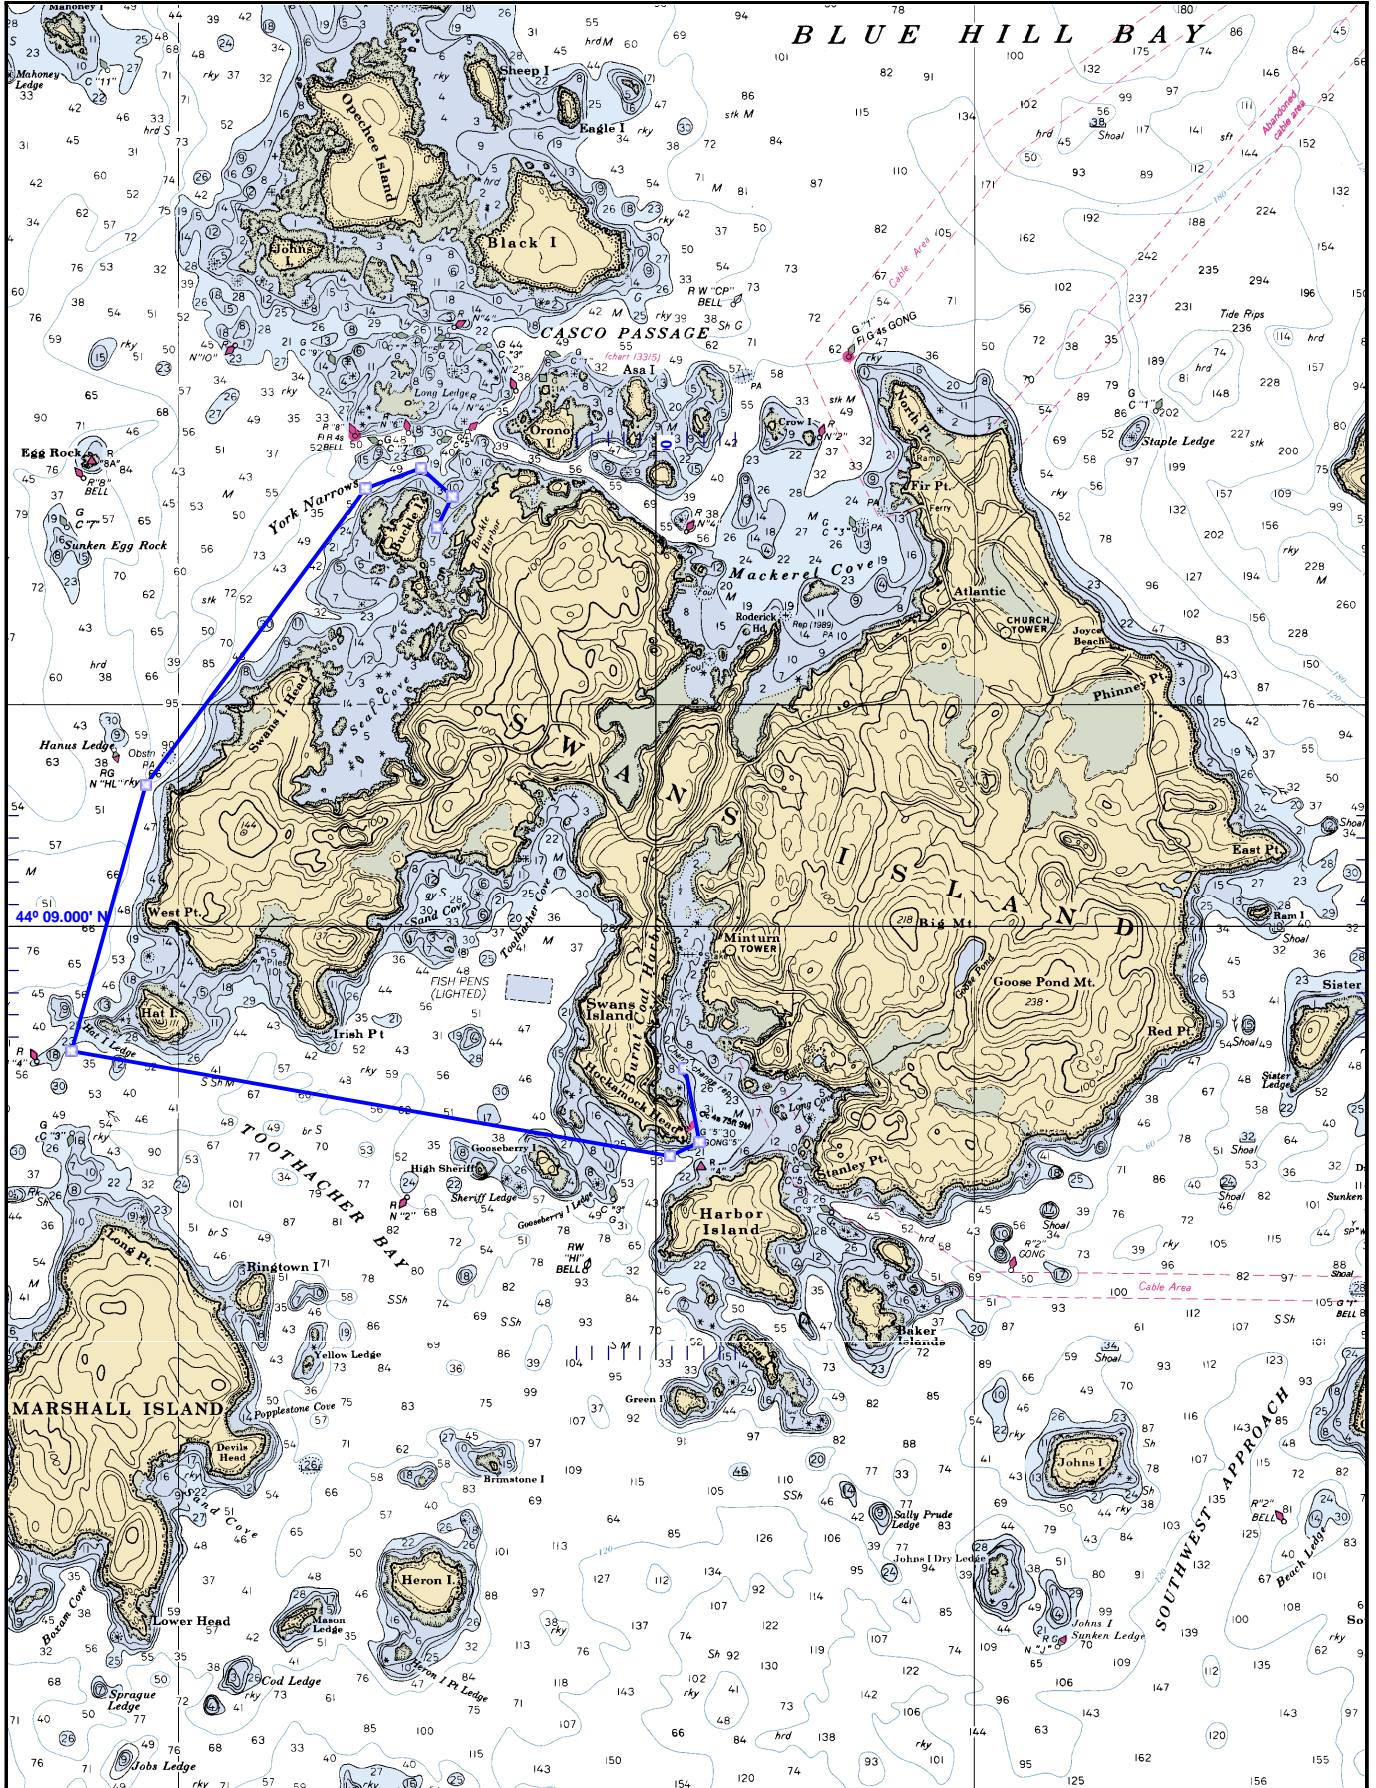

Created by the Cap'n Voyager

(Each tick mark = 0.1 min.)

13313 APPROACHES TO BLUE HILL BAY ME (SCALE 1:40000)
(Not For Navigational Use)